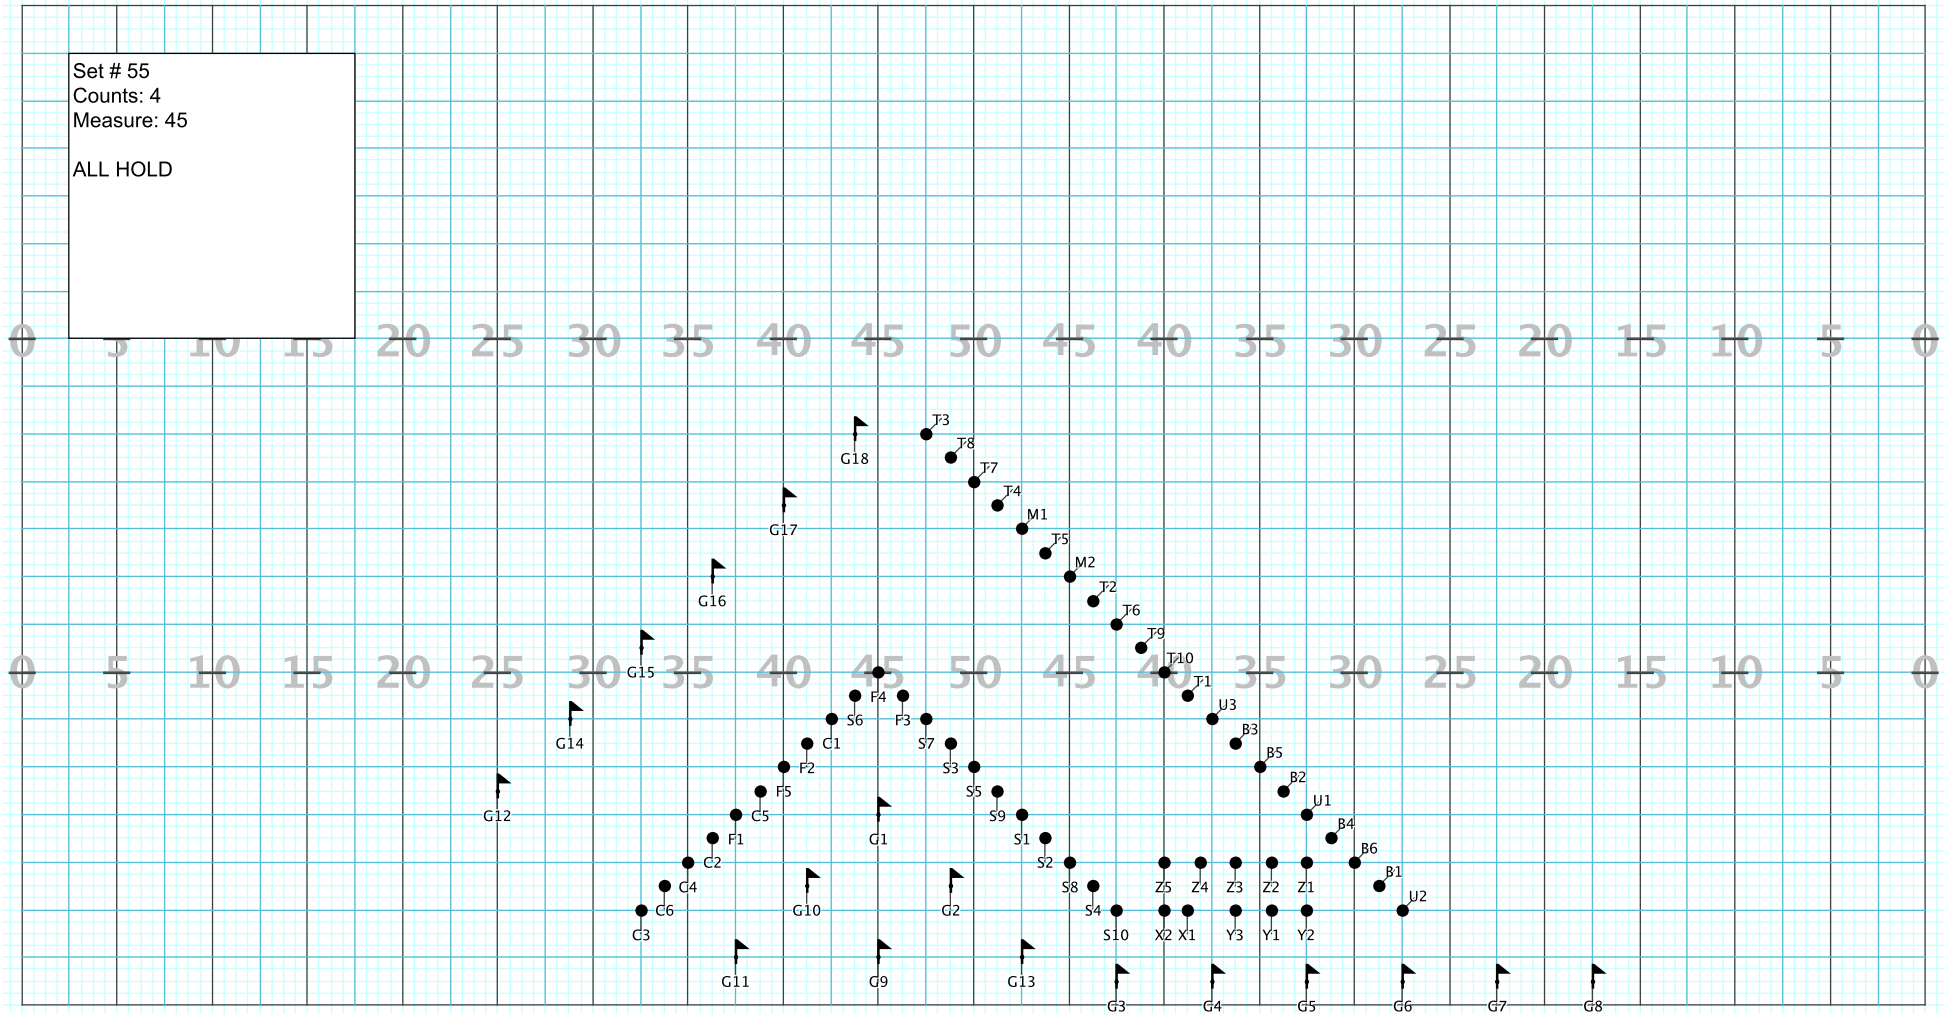

Battery move here during
Brass hold

Director Viewpoint

Set # 52
Counts: 8
Measure: 35 - 36

ALL HOLD FOR TRUMPET
SCREAMING

Director Viewpoint

Set # 53
Counts: 16
Measure: 37 - 40
FOLLOW THE LEADER

Director Viewpoint

Set # 54
Counts: 16
Measure: 41 - 44

BATTERY PUSHES
TOWARDS BASSES

Director Viewpoint

Set # 55
Counts: 4
Measure: 45
ALL HOLD

Director Viewpoint

Set # 56
Counts: 8
Measure: 46 - 47

Director Viewpoint

Set # 57
Counts: 16
Measure: 48 - 51

Director Viewpoint

Set # 58
Counts: 8
Measure: 52 - 53

Director Viewpoint

Set # 8
Counts: 8
Measure: 54 - 55

Director Viewpoint

Set # 60
Counts: 8
Measure: 56 - 57

Director Viewpoint

Set # 61
Counts: 8
Measure: 58 - 59

Director Viewpoint

Set # 62
Counts: 16
Measure: 60 - 63

Director Viewpoint

Set # 63
Counts: 16
Measure: 64 - 67

Director Viewpoint