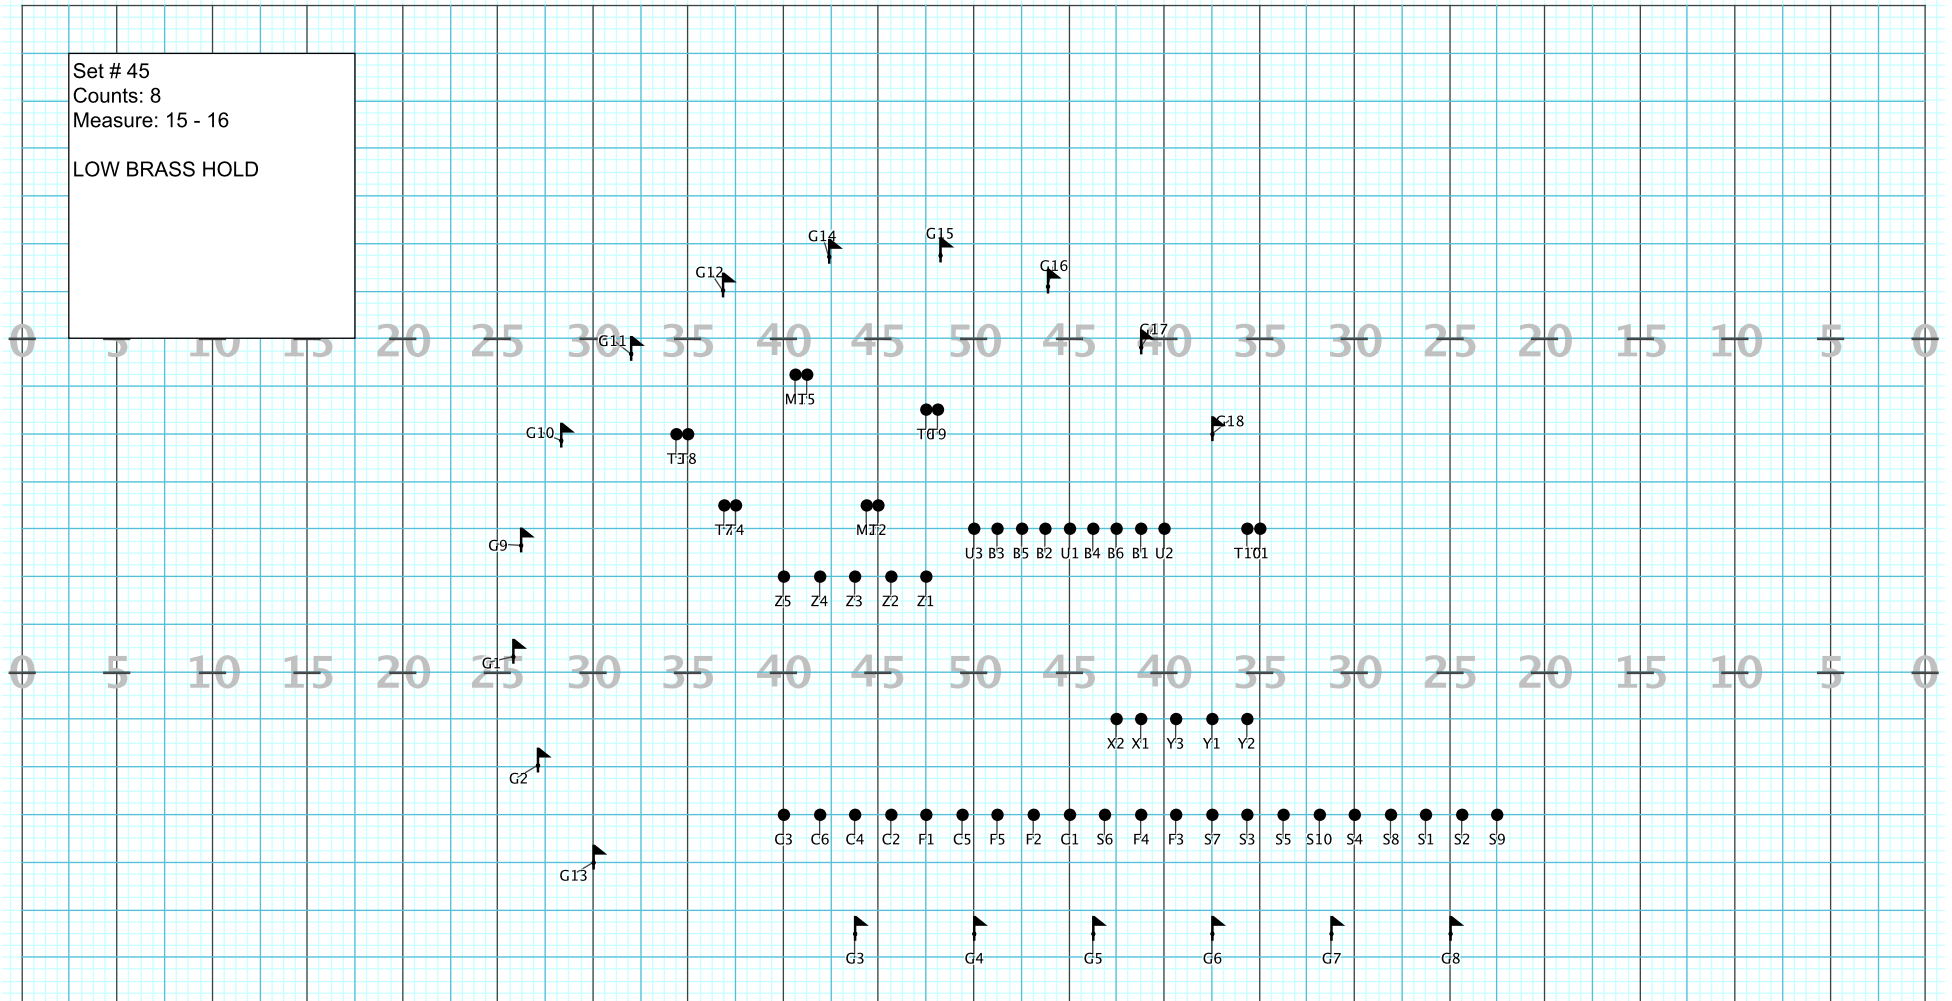

Set # 40
Counts: 8
Measure: 47 -

HOLD OUT AS LONG AS
NEEDED

Director Viewpoint

Set # 41
Counts:16
Measure: 1 - 4
Guard equipment change happens here.

Director Viewpoint

Set # 42
Counts: 16
Measure: 5 - 8

Director Viewpoint

Woodwinds should face
side 2

Director Viewpoint

Set # 45
Counts: 8
Measure: 15 - 16
LOW BRASS HOLD

Director Viewpoint

Set # 47
Counts: 20
Measure: 19 - 23

Director Viewpoint

Set # 48
Counts: 4
Measure: 24
ALL HOLD

Director Viewpoint

Set # 58
Counts: 8
Measure: 52 - 53

Director Viewpoint

Set # 8
Counts: 8
Measure: 54 - 55

Director Viewpoint

Set # 60
Counts: 8
Measure: 56 - 57

Director Viewpoint

Set # 61
Counts: 8
Measure: 58 - 59

Director Viewpoint

Set # 62
Counts: 16
Measure: 60 - 63

Director Viewpoint

Set # 63
Counts: 16
Measure: 64 - 67

Director Viewpoint