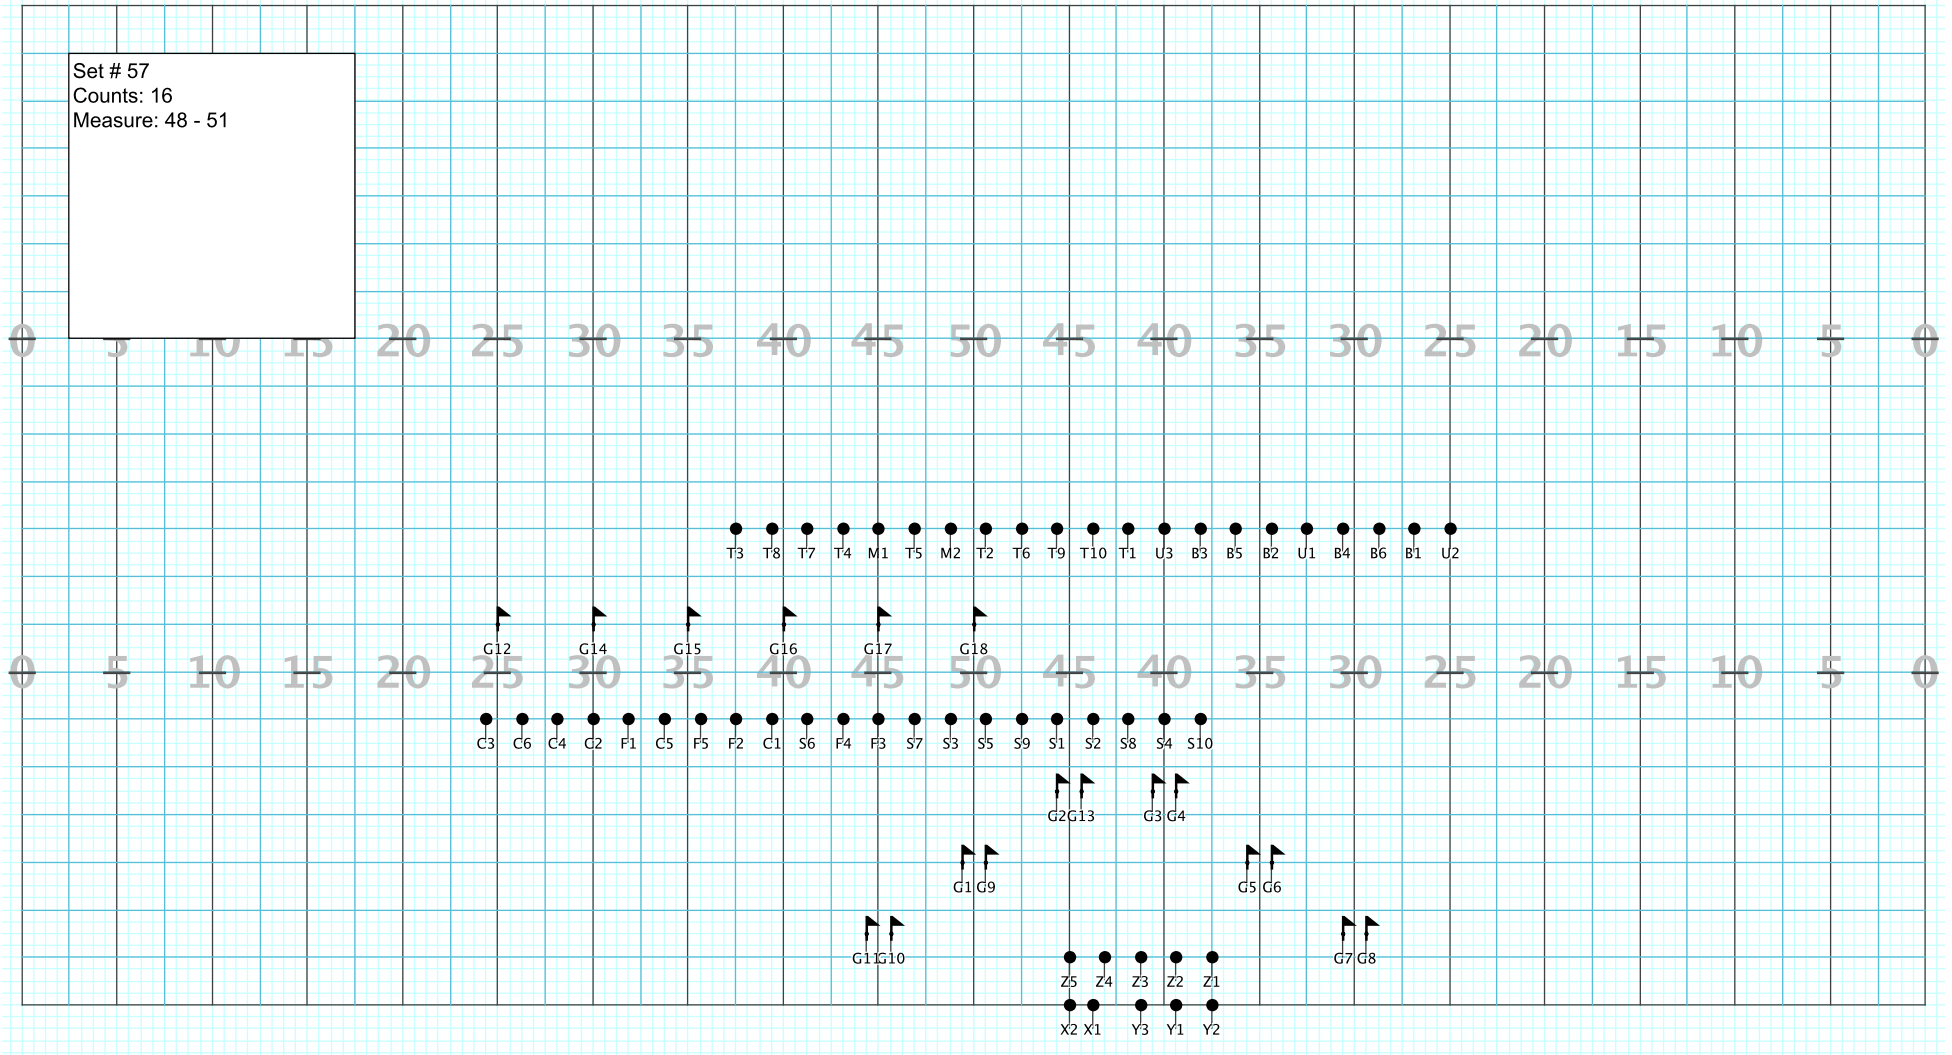

Set # 54
Counts: 16
Measure: 41 - 44

BATTERY PUSHES
TOWARDS BASSES

Director Viewpoint

Set # 55
Counts: 4
Measure: 45
ALL HOLD

Director Viewpoint

Set # 56
Counts: 8
Measure: 46 - 47

Director Viewpoint

Set # 57
Counts: 16
Measure: 48 - 51

Director Viewpoint

Set # 58
Counts: 8
Measure: 52 - 53

Director Viewpoint

Set # 8
Counts: 8
Measure: 54 - 55

Director Viewpoint

Set # 60
Counts: 8
Measure: 56 - 57

Director Viewpoint

Set # 61
Counts: 8
Measure: 58 - 59

Director Viewpoint

Set # 62
Counts: 16
Measure: 60 - 63

Director Viewpoint

Set # 63
Counts: 16
Measure: 64 - 67

Director Viewpoint