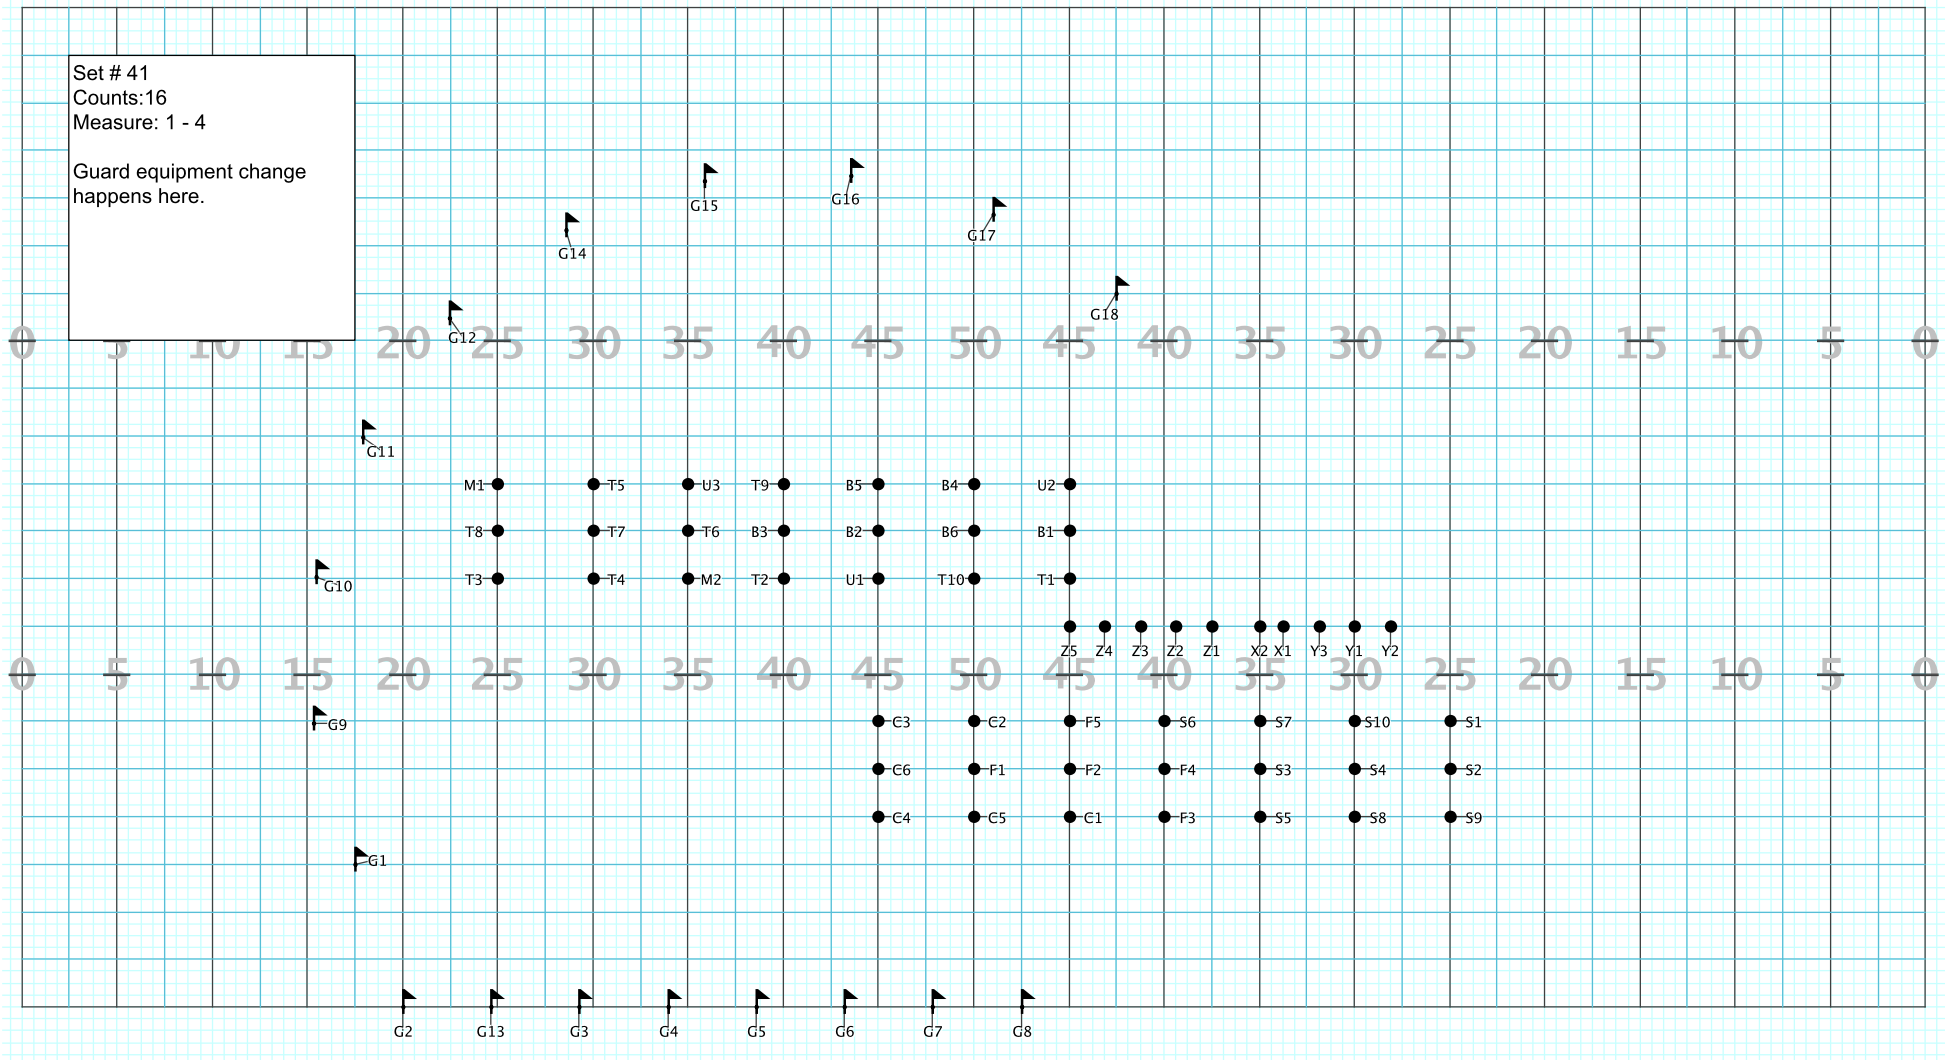

Set # 40
Counts: 8
Measure: 47 -

HOLD OUT AS LONG AS
NEEDED

Director Viewpoint

Set # 41
Counts:16
Measure: 1 - 4
Guard equipment change happens here.

Director Viewpoint

Set # 42
Counts: 16
Measure: 5 - 8

Director Viewpoint

Woodwinds should face
side 2

Director Viewpoint

Set # 45
Counts: 8
Measure: 15 - 16
LOW BRASS HOLD

Director Viewpoint

Set # 47
Counts: 20
Measure: 19 - 23

Director Viewpoint

Set # 48
Counts: 4
Measure: 24
ALL HOLD

Battery move here during
Brass hold

Director Viewpoint

Set # 52
Counts: 8
Measure: 35 - 36

ALL HOLD FOR TRUMPET
SCREAMING

Director Viewpoint

Set # 53
Counts: 16
Measure: 37 - 40
FOLLOW THE LEADER

Director Viewpoint

Director Viewpoint

Set # 58
Counts: 8
Measure: 52 - 53

Director Viewpoint

Set # 8
Counts: 8
Measure: 54 - 55

Director Viewpoint

Set # 60
Counts: 8
Measure: 56 - 57

Director Viewpoint

Set # 61
Counts: 8
Measure: 58 - 59