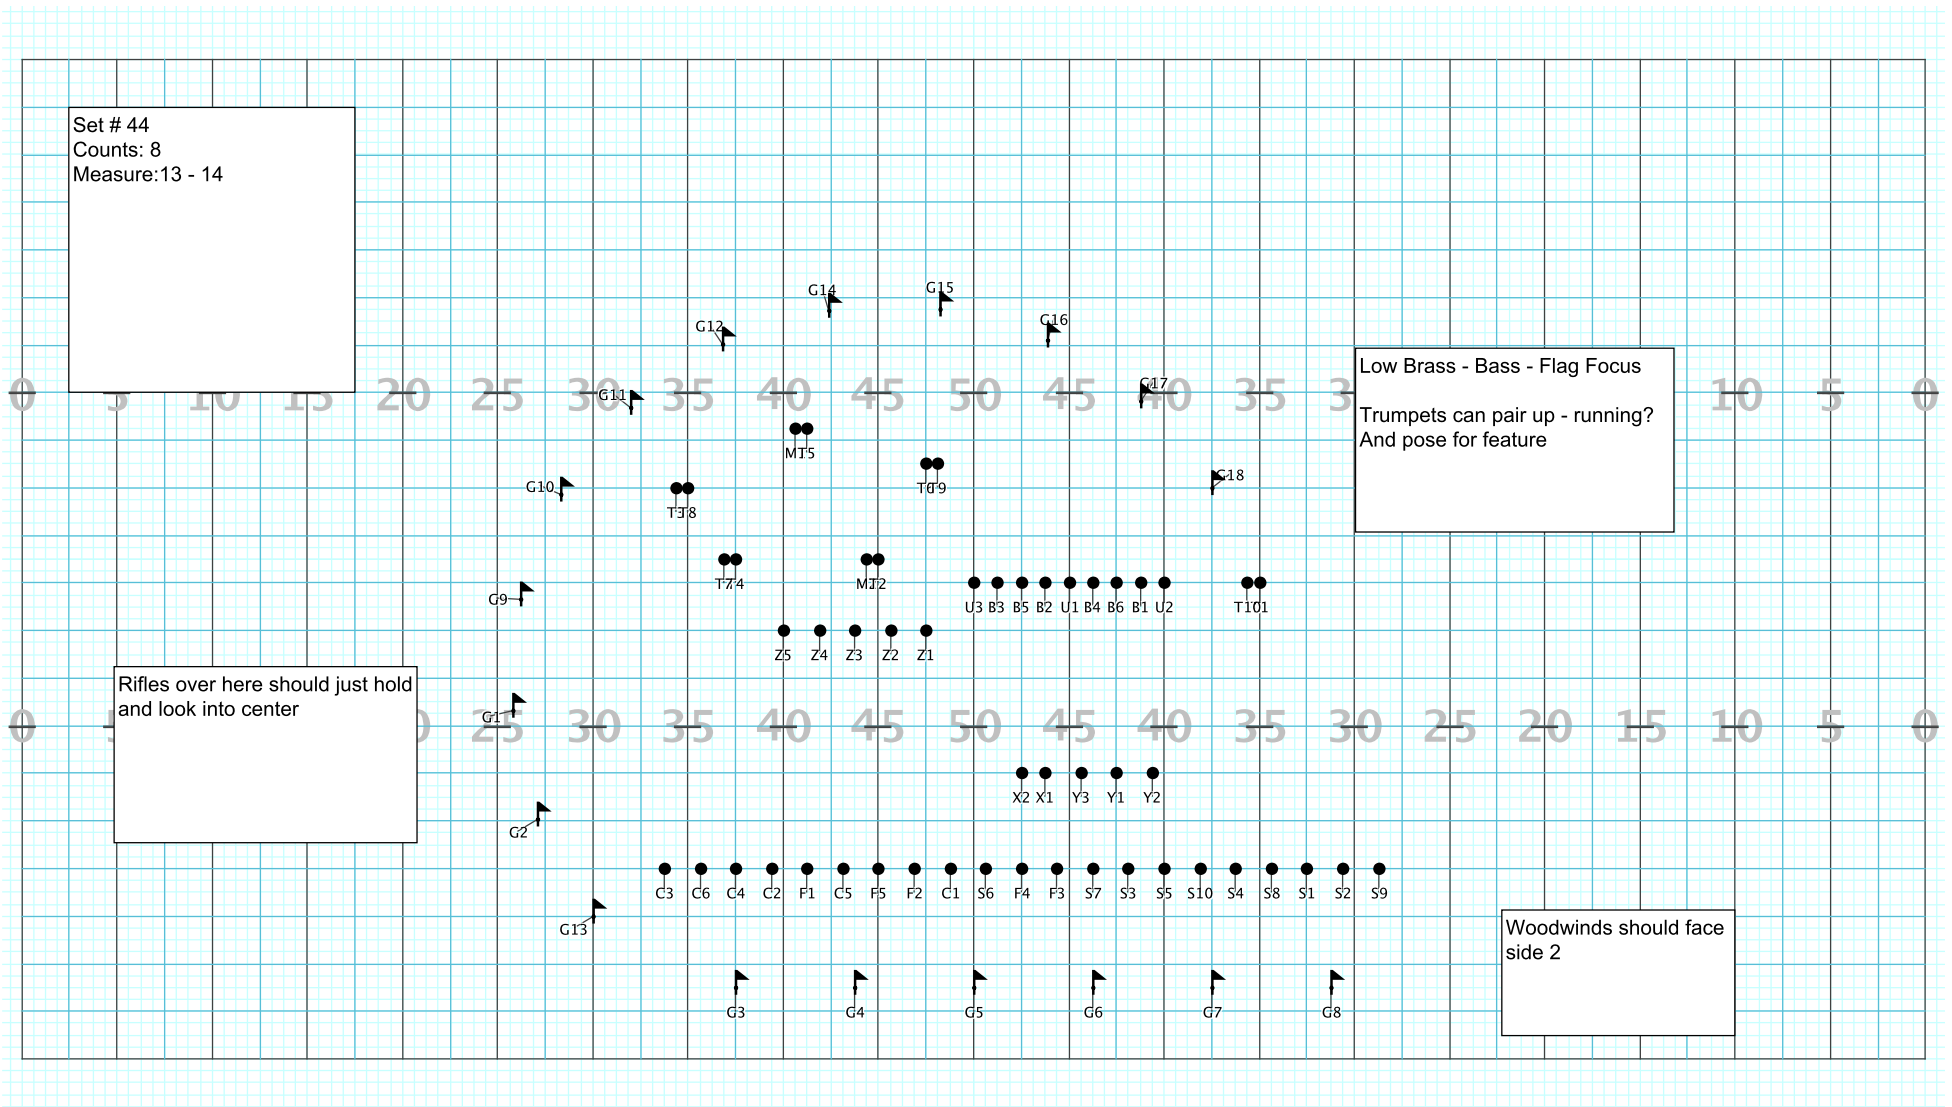

Director Viewpoint

Set # 44
Counts: 8
Measure: 13 - 14

Low Brass - Bass - Flag Focus
Trumpets can pair up - running?
And pose for feature

Rifles over here should just hold
and look into center

Woodwinds should face
side 2

Director Viewpoint