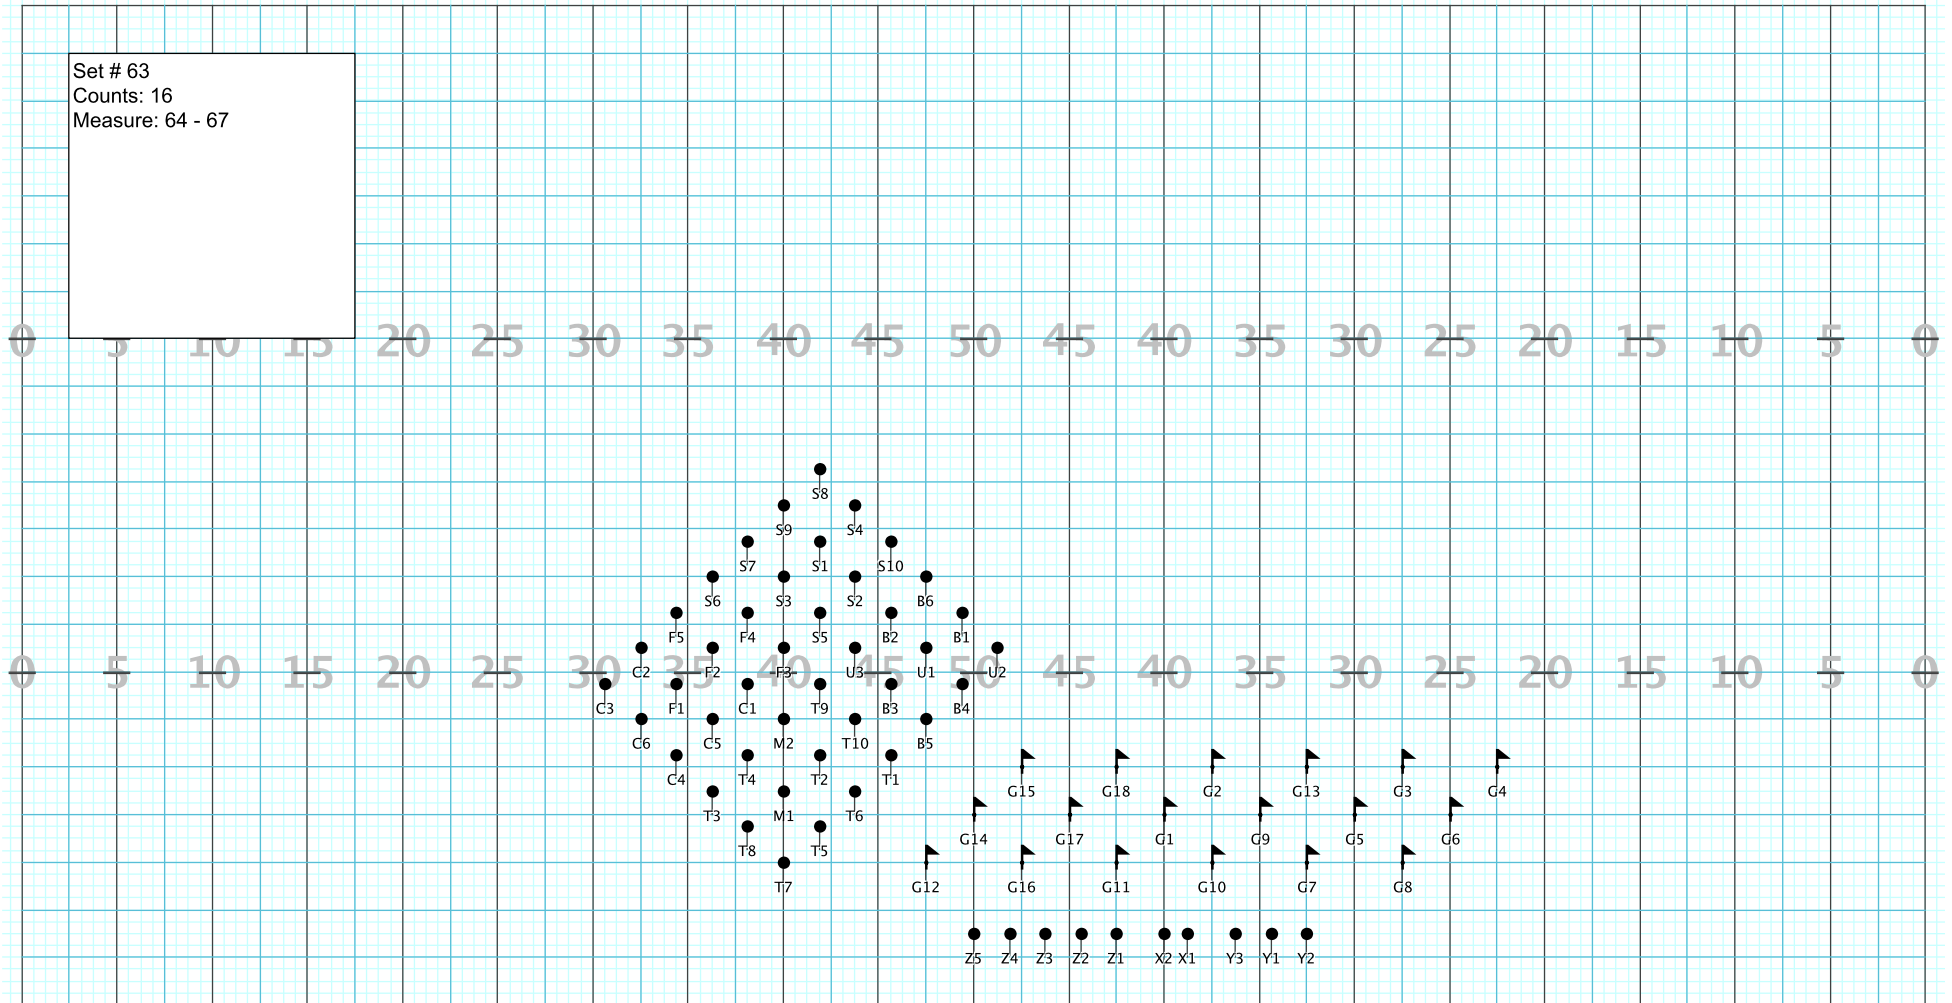

Set # 54
Counts: 16
Measure: 41 - 44

BATTERY PUSHES
TOWARDS BASSES

Director Viewpoint

Set # 55
Counts: 4
Measure: 45
ALL HOLD

Director Viewpoint

Set # 56
Counts: 8
Measure: 46 - 47

Director Viewpoint

Set # 57
Counts: 16
Measure: 48 - 51

Director Viewpoint

Set # 58
Counts: 8
Measure: 52 - 53

Director Viewpoint

Set # 8
Counts: 8
Measure: 54 - 55

Director Viewpoint

Set # 60
Counts: 8
Measure: 56 - 57

Director Viewpoint

Set # 61
Counts: 8
Measure: 58 - 59

Director Viewpoint

Set # 62
Counts: 16
Measure: 60 - 63

Director Viewpoint

Set # 63
Counts: 16
Measure: 64 - 67

Director Viewpoint