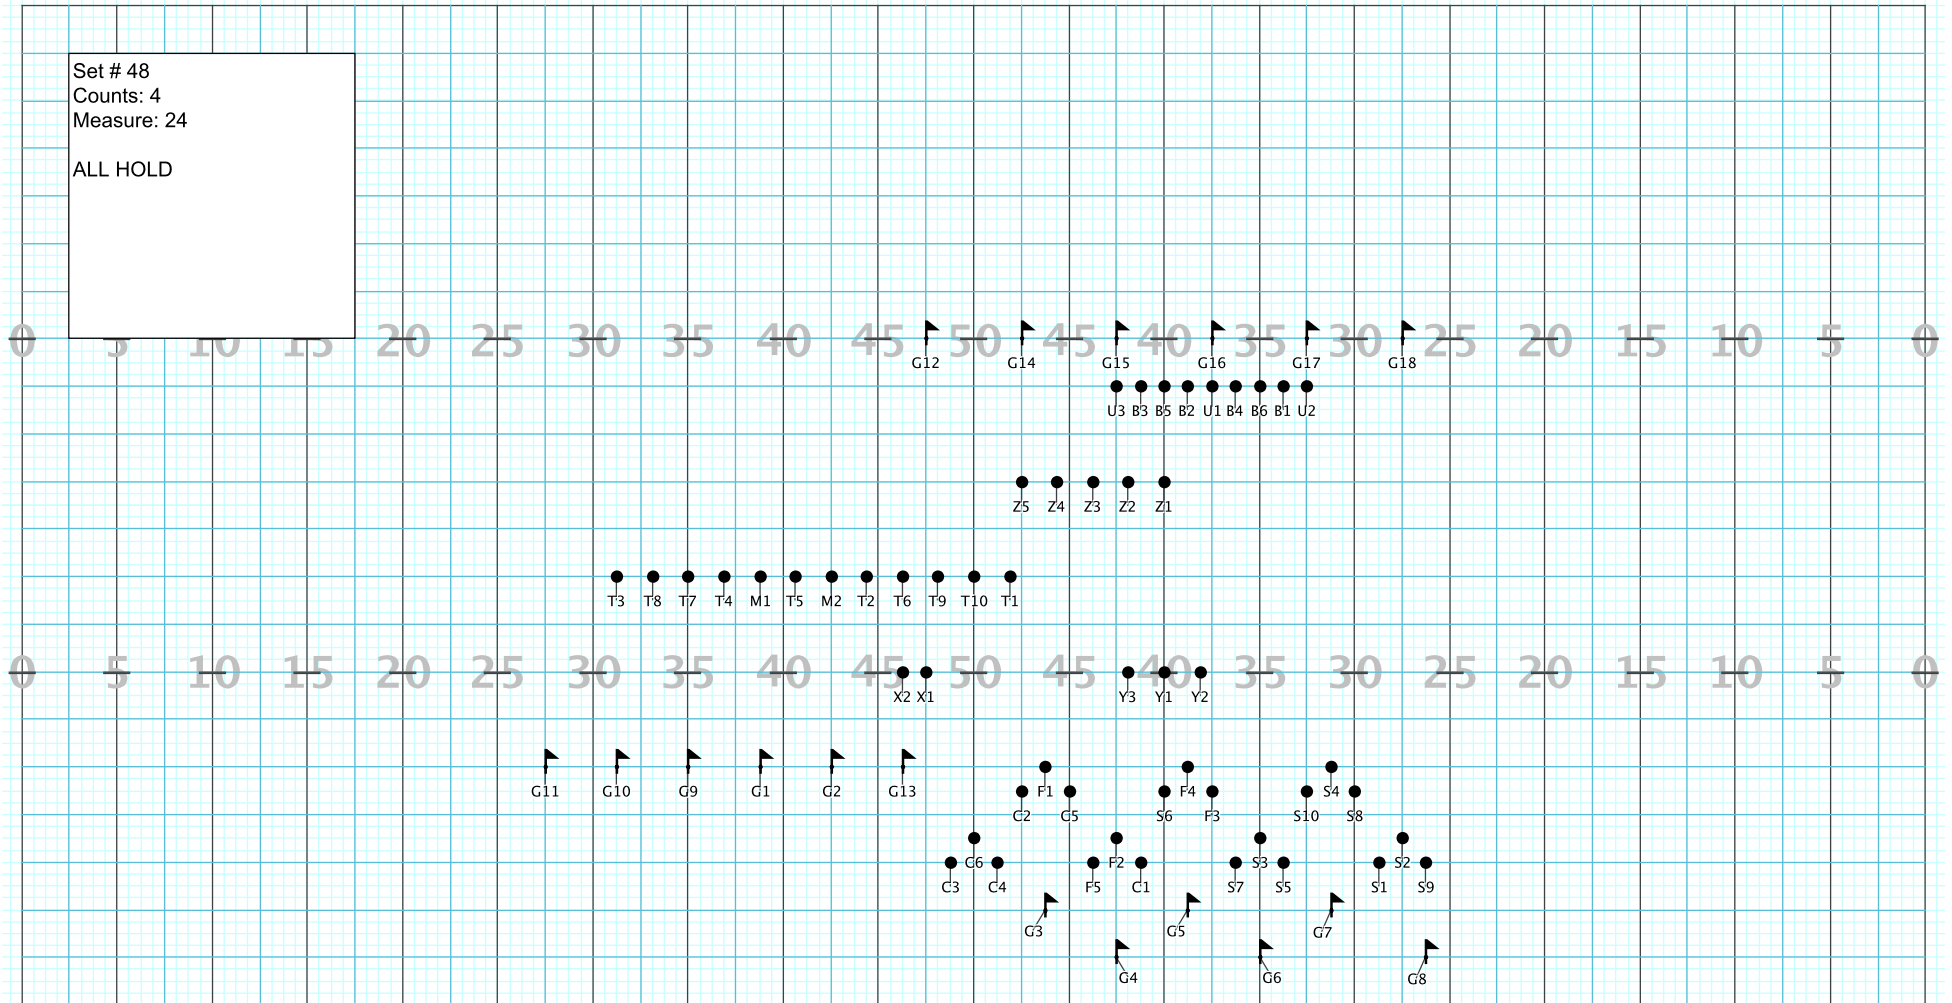

Woodwinds should face
side 2

Director Viewpoint

Set # 45
Counts: 8
Measure: 15 - 16
LOW BRASS HOLD

Director Viewpoint

Set # 47
Counts: 20
Measure: 19 - 23

Director Viewpoint

Set # 48
Counts: 4
Measure: 24
ALL HOLD

Battery move here during
Brass hold

Director Viewpoint

Set # 52
Counts: 8
Measure: 35 - 36

ALL HOLD FOR TRUMPET
SCREAMING

Director Viewpoint

Set # 53
Counts: 16
Measure: 37 - 40
FOLLOW THE LEADER

Director Viewpoint

Director Viewpoint

Set # 58
Counts: 8
Measure: 52 - 53

Director Viewpoint

Set # 8
Counts: 8
Measure: 54 - 55

Director Viewpoint

Set # 60
Counts: 8
Measure: 56 - 57

Director Viewpoint

Set # 61
Counts: 8
Measure: 58 - 59

Director Viewpoint

Set # 62
Counts: 16
Measure: 60 - 63

Director Viewpoint

Set # 63
Counts: 16
Measure: 64 - 67

Director Viewpoint