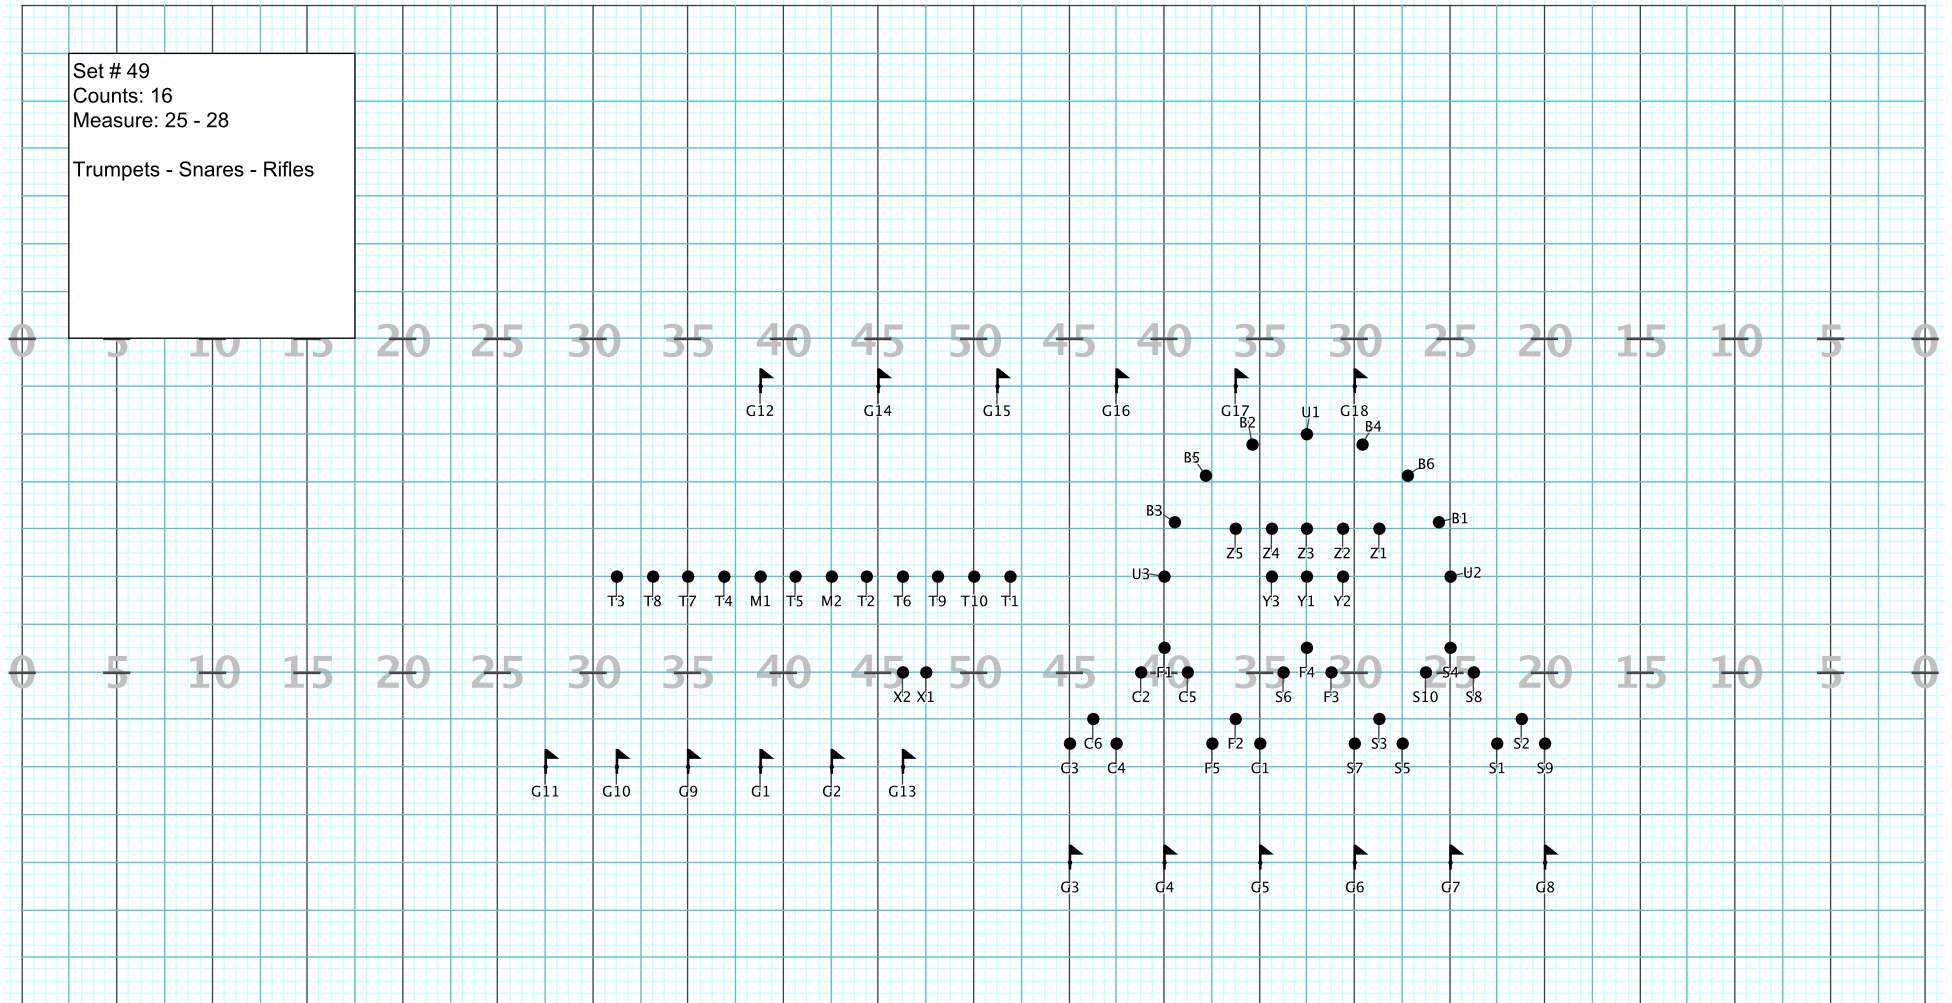

Set # 49
Counts: 16
Measure: 25 - 28
Trumpets - Snares - Rifles

Director Viewpoint