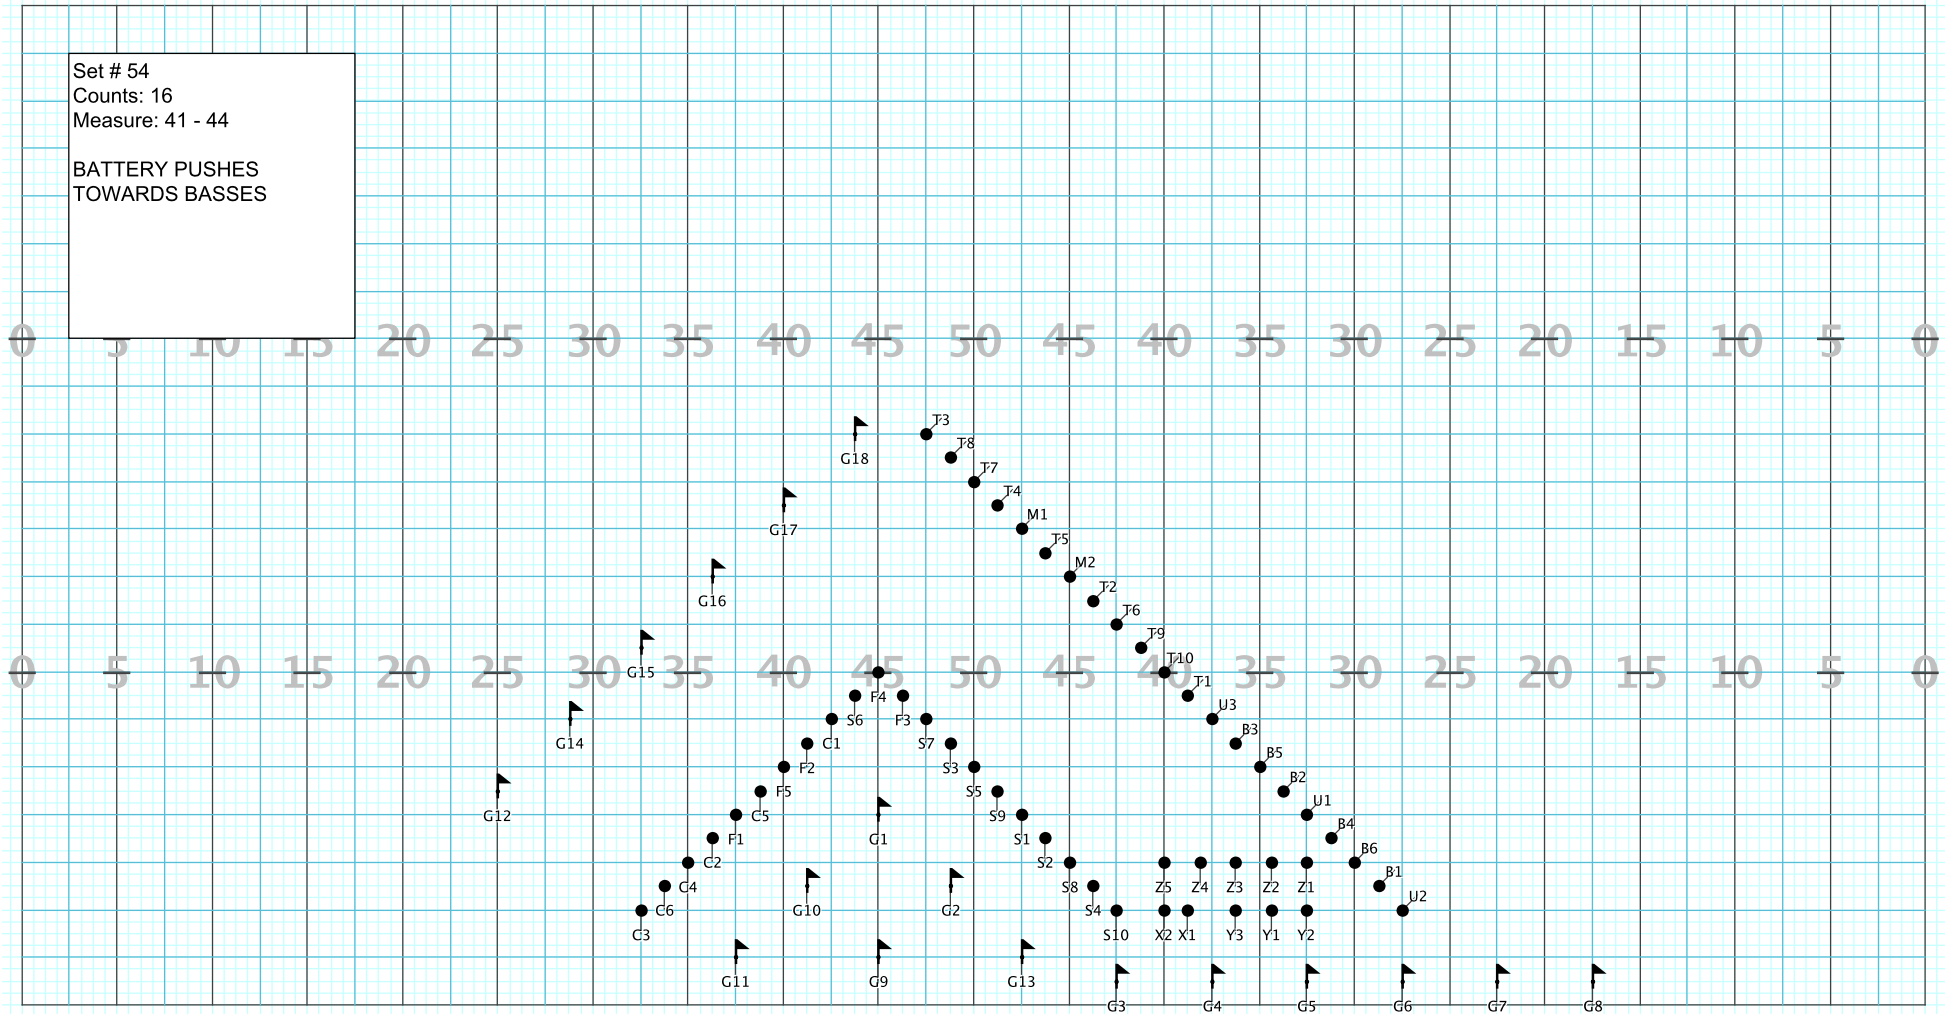

Battery move here during
Brass hold

Director Viewpoint

Set # 52
Counts: 8
Measure: 35 - 36

ALL HOLD FOR TRUMPET
SCREAMING

Director Viewpoint

Set # 53
Counts: 16
Measure: 37 - 40
FOLLOW THE LEADER

Director Viewpoint

Set # 54
Counts: 16
Measure: 41 - 44

BATTERY PUSHES
TOWARDS BASSES

Director Viewpoint

Set # 55
Counts: 4
Measure: 45
ALL HOLD

Director Viewpoint

Set # 56
Counts: 8
Measure: 46 - 47

Director Viewpoint

Set # 57
Counts: 16
Measure: 48 - 51

Director Viewpoint

Set # 58
Counts: 8
Measure: 52 - 53

Director Viewpoint

Set # 8
Counts: 8
Measure: 54 - 55

Director Viewpoint

Set # 60
Counts: 8
Measure: 56 - 57

Director Viewpoint

Set # 61
Counts: 8
Measure: 58 - 59

Director Viewpoint

Set # 62
Counts: 16
Measure: 60 - 63

Director Viewpoint

Set # 63
Counts: 16
Measure: 64 - 67

Director Viewpoint