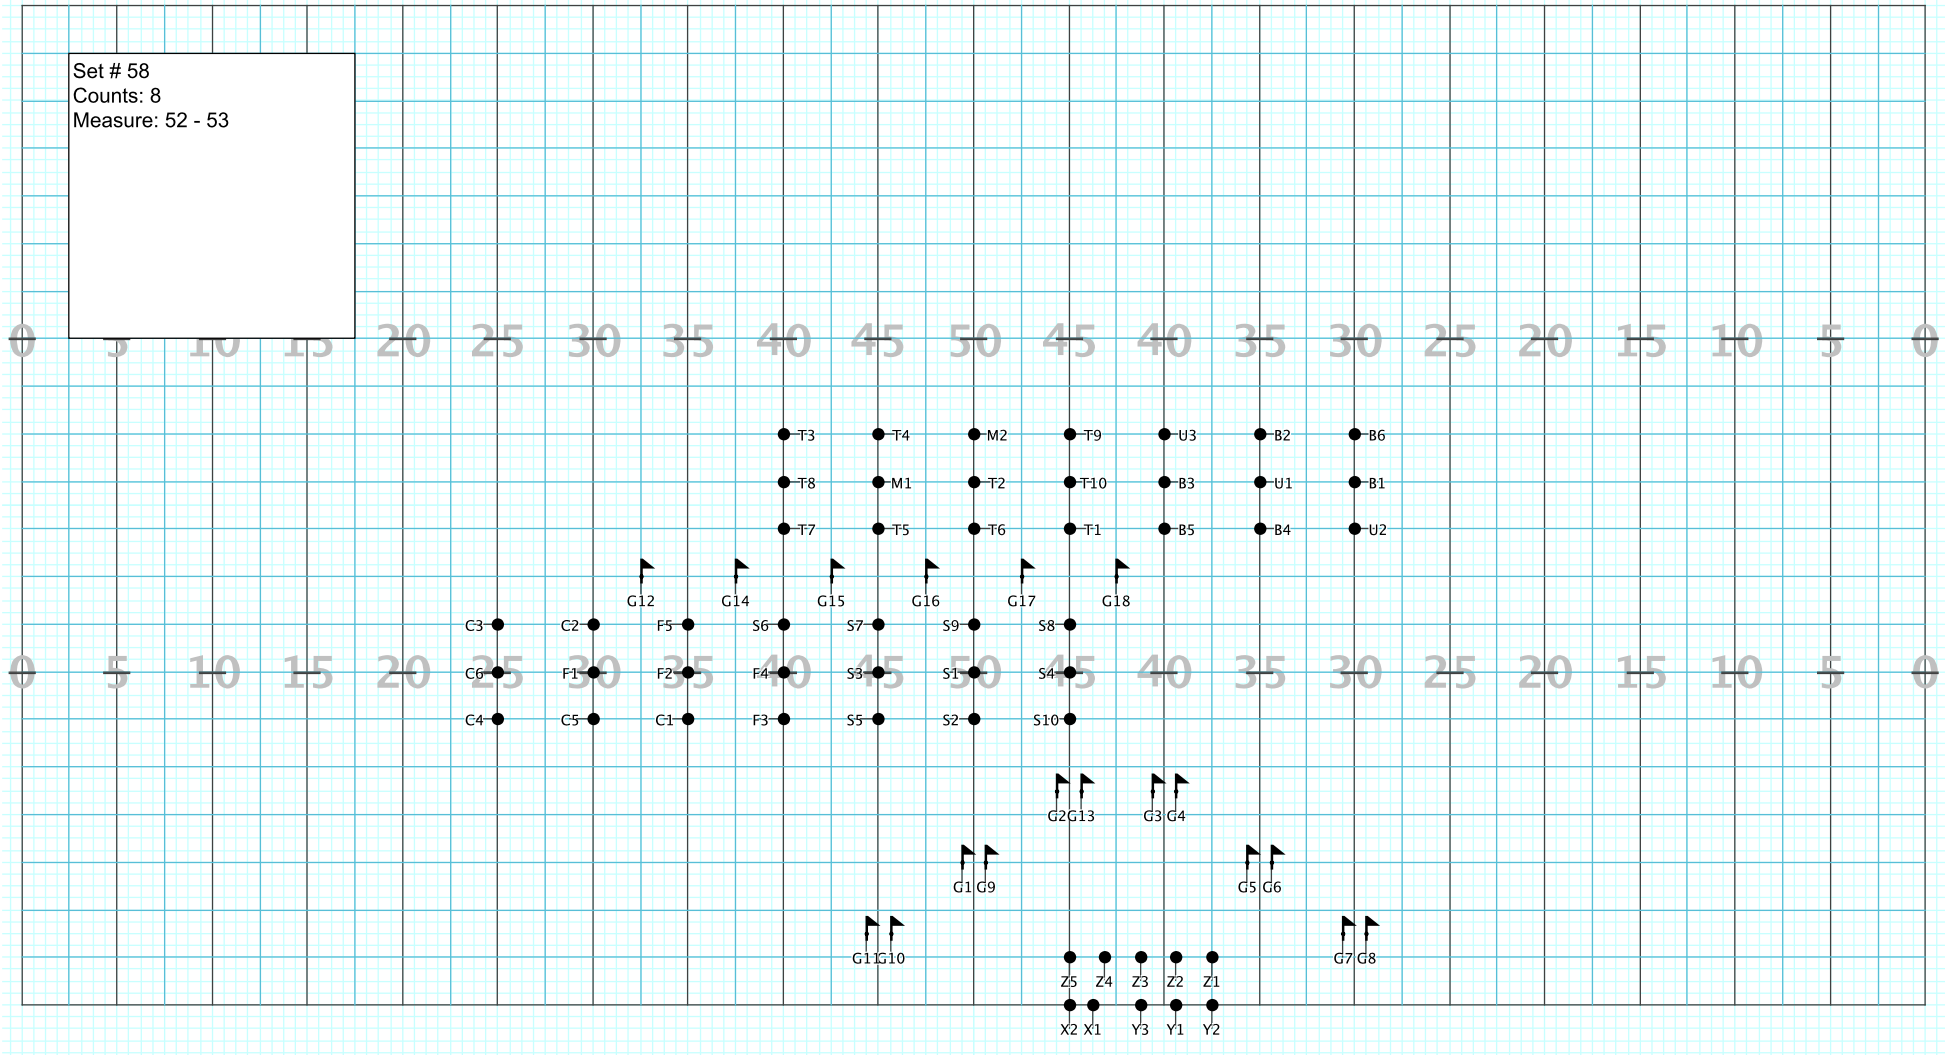

Set # 54
Counts: 16
Measure: 41 - 44

BATTERY PUSHES
TOWARDS BASSES

Director Viewpoint

Set # 55
Counts: 4
Measure: 45
ALL HOLD

Director Viewpoint

Set # 56
Counts: 8
Measure: 46 - 47

Director Viewpoint

Set # 57
Counts: 16
Measure: 48 - 51

Director Viewpoint

Set # 58
Counts: 8
Measure: 52 - 53

Director Viewpoint

Set # 8
Counts: 8
Measure: 54 - 55

Director Viewpoint

Set # 60
Counts: 8
Measure: 56 - 57

Director Viewpoint

Set # 61
Counts: 8
Measure: 58 - 59

Director Viewpoint

Set # 62
Counts: 16
Measure: 60 - 63

Director Viewpoint

Set # 63
Counts: 16
Measure: 64 - 67

Director Viewpoint