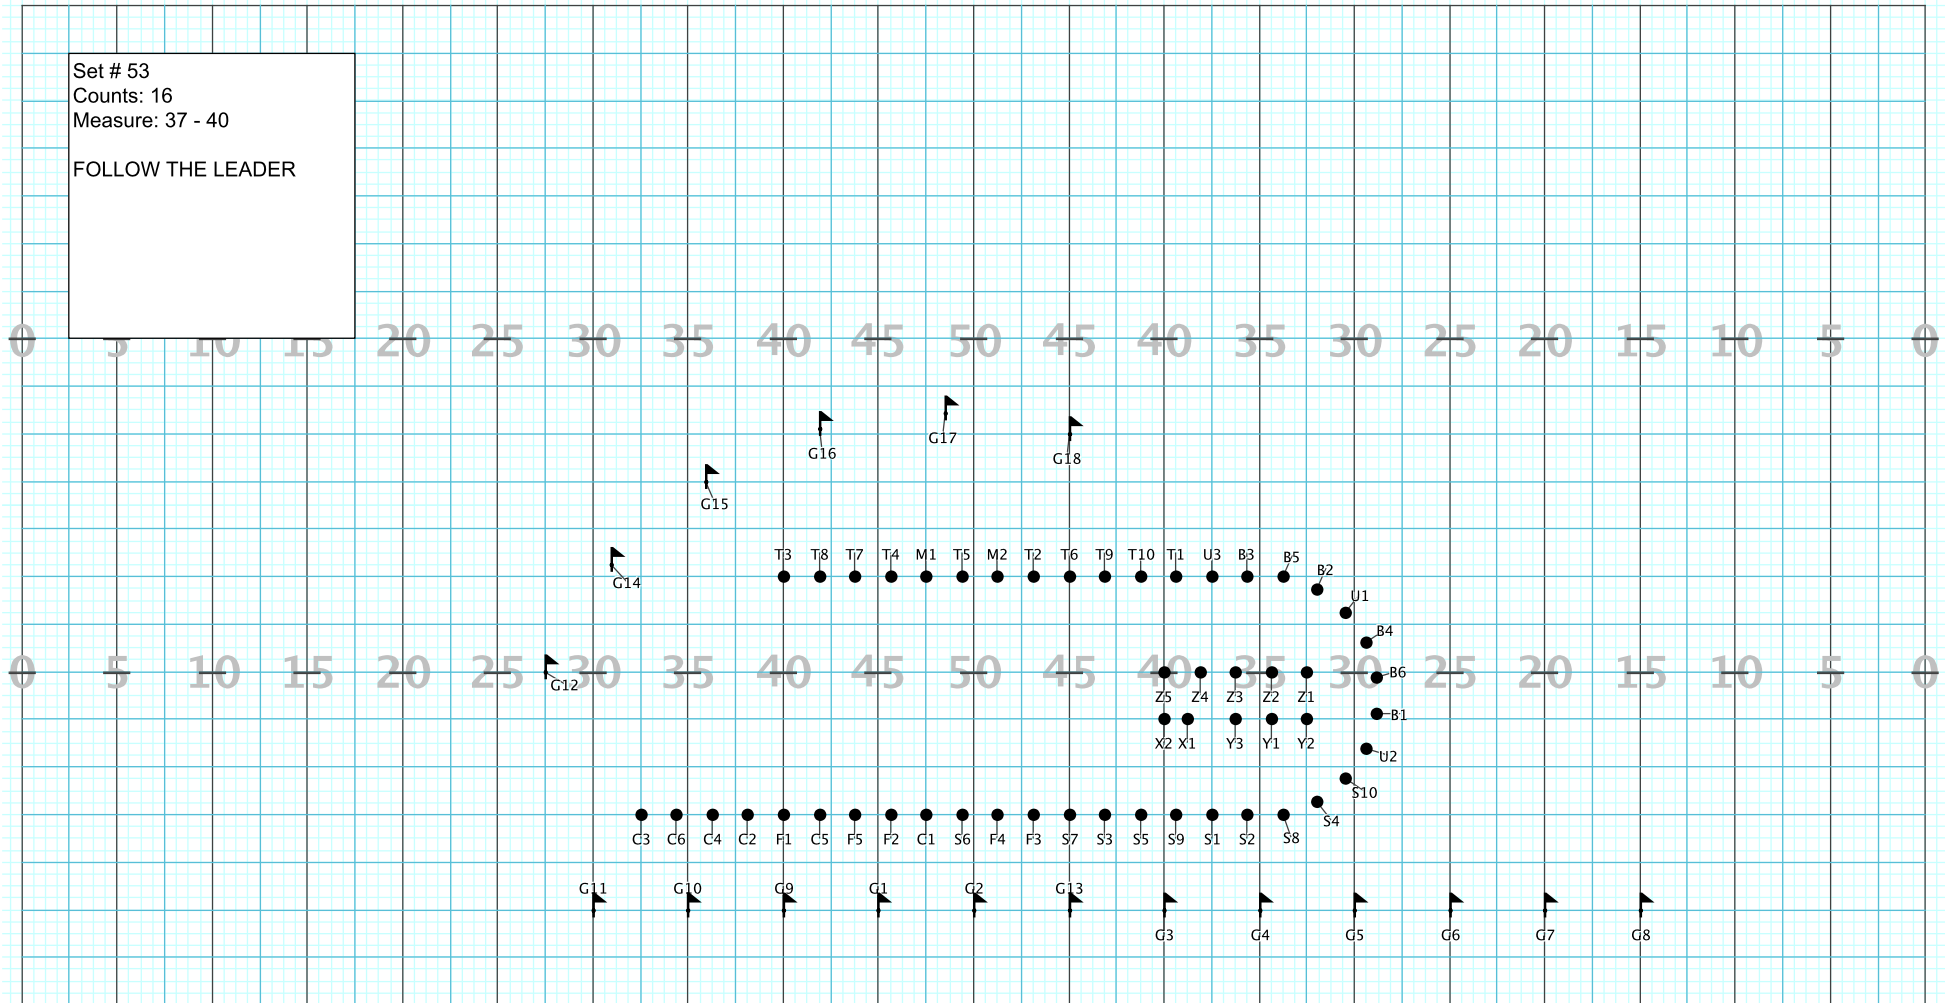

Battery move here during
Brass hold

Director Viewpoint

Set # 52
Counts: 8
Measure: 35 - 36

ALL HOLD FOR TRUMPET
SCREAMING

Director Viewpoint

Set # 53
Counts: 16
Measure: 37 - 40
FOLLOW THE LEADER

Director Viewpoint

Set # 54
Counts: 16
Measure: 41 - 44

BATTERY PUSHES
TOWARDS BASSES

Director Viewpoint

Set # 55
Counts: 4
Measure: 45
ALL HOLD

Director Viewpoint

Set # 56
Counts: 8
Measure: 46 - 47

Director Viewpoint

Set # 57
Counts: 16
Measure: 48 - 51

Director Viewpoint

Set # 58
Counts: 8
Measure: 52 - 53

Director Viewpoint

Set # 8
Counts: 8
Measure: 54 - 55

Director Viewpoint

Set # 60
Counts: 8
Measure: 56 - 57

Director Viewpoint

Set # 61
Counts: 8
Measure: 58 - 59

Director Viewpoint

Set # 62
Counts: 16
Measure: 60 - 63

Director Viewpoint

Set # 63
Counts: 16
Measure: 64 - 67

Director Viewpoint