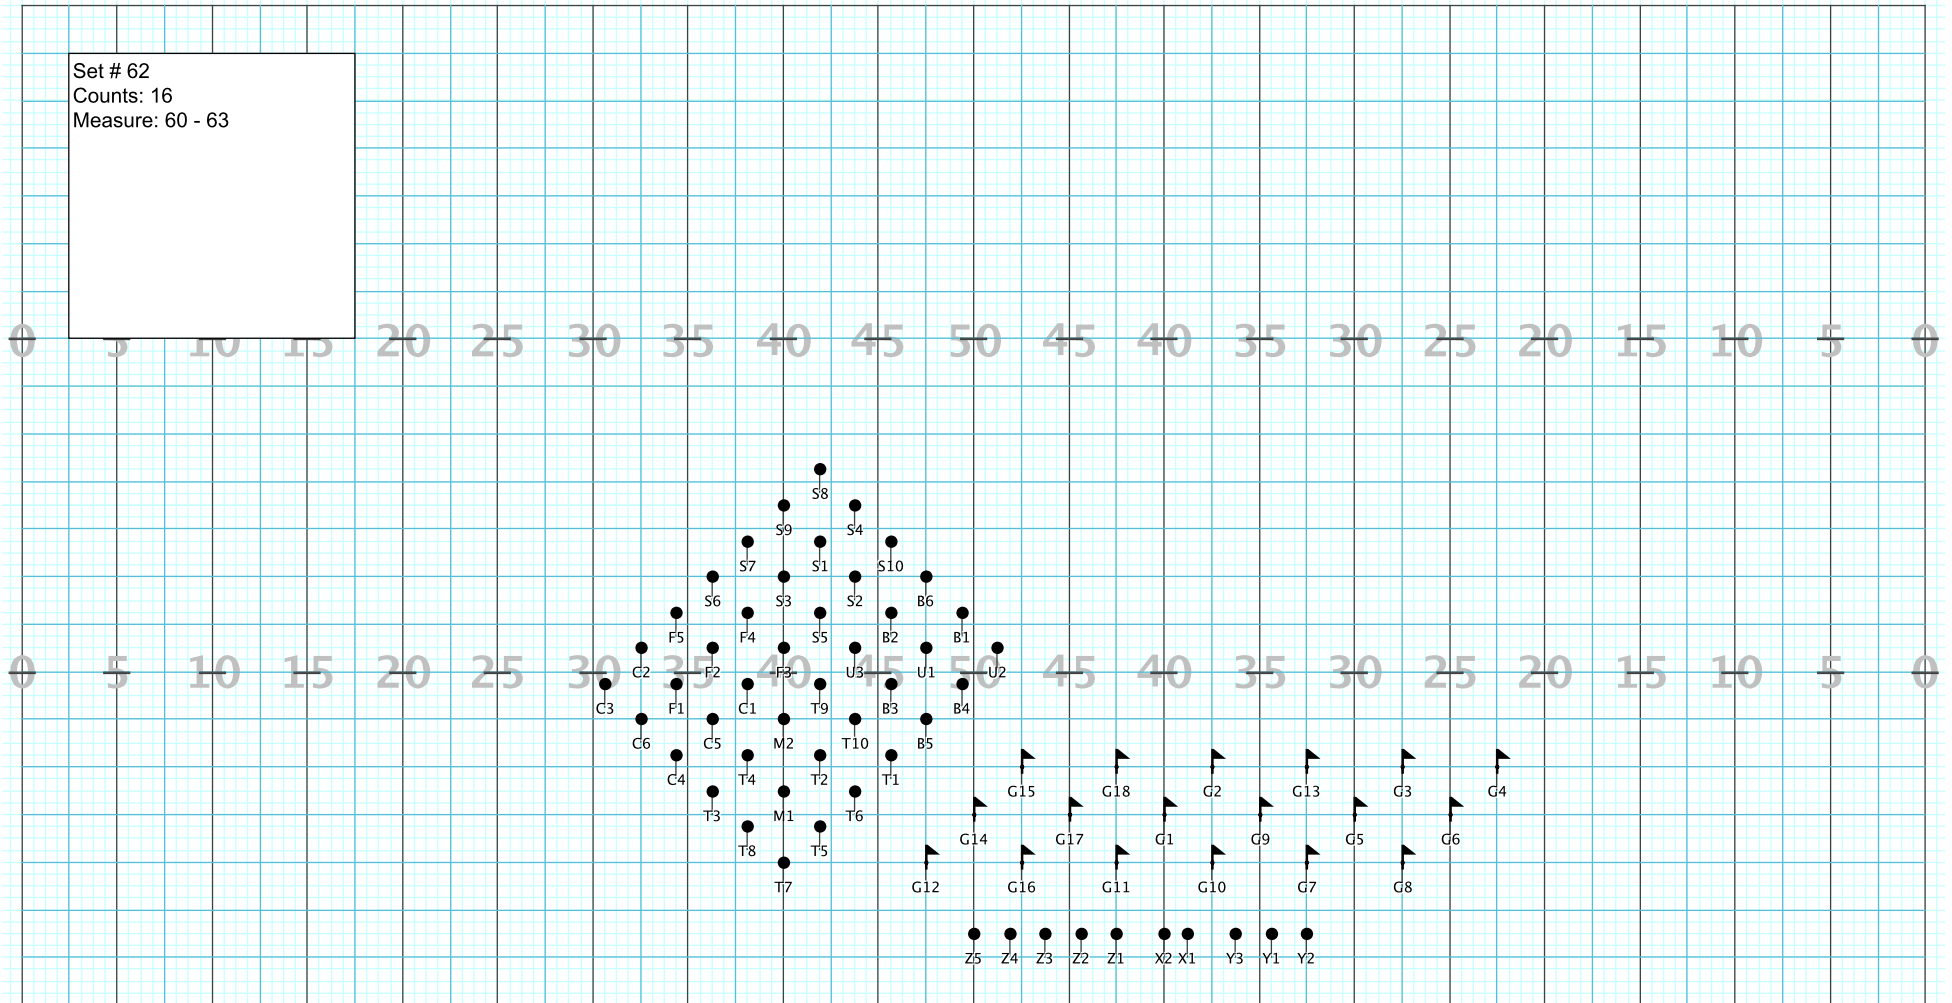

Set # 54
Counts: 16
Measure: 41 - 44

BATTERY PUSHES
TOWARDS BASSES

Director Viewpoint

Set # 55
Counts: 4
Measure: 45
ALL HOLD

Director Viewpoint

Set # 56
Counts: 8
Measure: 46 - 47

Director Viewpoint

Set # 57
Counts: 16
Measure: 48 - 51

Director Viewpoint

Set # 58
Counts: 8
Measure: 52 - 53

Director Viewpoint

Set # 8
Counts: 8
Measure: 54 - 55

Director Viewpoint

Set # 60
Counts: 8
Measure: 56 - 57

Director Viewpoint

Set # 61
Counts: 8
Measure: 58 - 59

Director Viewpoint

Set # 62
Counts: 16
Measure: 60 - 63

Director Viewpoint

Set # 63
Counts: 16
Measure: 64 - 67

Director Viewpoint