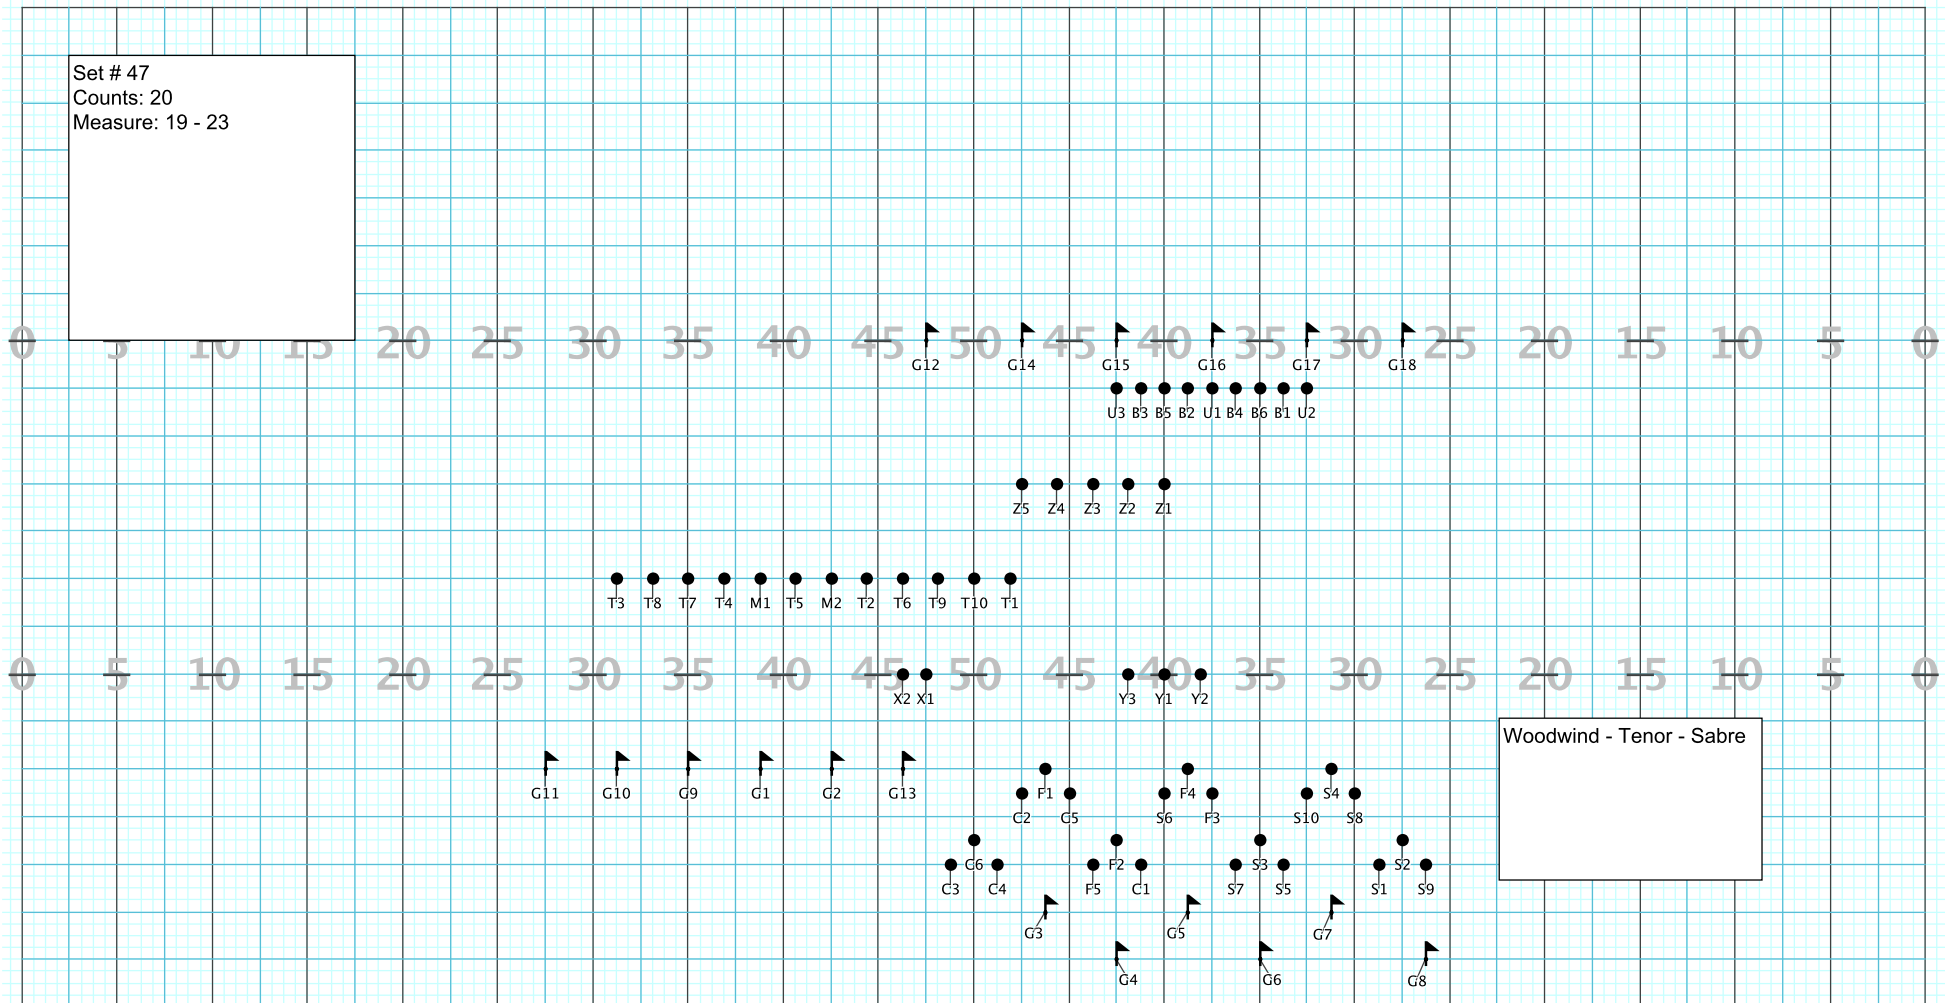

Woodwinds should face
side 2

Director Viewpoint

Set # 45
Counts: 8
Measure: 15 - 16
LOW BRASS HOLD

Director Viewpoint

Set # 47
Counts: 20
Measure: 19 - 23

Director Viewpoint

Set # 48
Counts: 4
Measure: 24
ALL HOLD

Battery move here during
Brass hold

Director Viewpoint

Set # 52
Counts: 8
Measure: 35 - 36

ALL HOLD FOR TRUMPET
SCREAMING

Director Viewpoint

Set # 53
Counts: 16
Measure: 37 - 40
FOLLOW THE LEADER

Director Viewpoint

Director Viewpoint

Set # 58
Counts: 8
Measure: 52 - 53

Director Viewpoint

Set # 8
Counts: 8
Measure: 54 - 55

Director Viewpoint

Set # 60
Counts: 8
Measure: 56 - 57

Director Viewpoint

Set # 61
Counts: 8
Measure: 58 - 59

Director Viewpoint

Set # 62
Counts: 16
Measure: 60 - 63

Director Viewpoint

Set # 63
Counts: 16
Measure: 64 - 67

Director Viewpoint