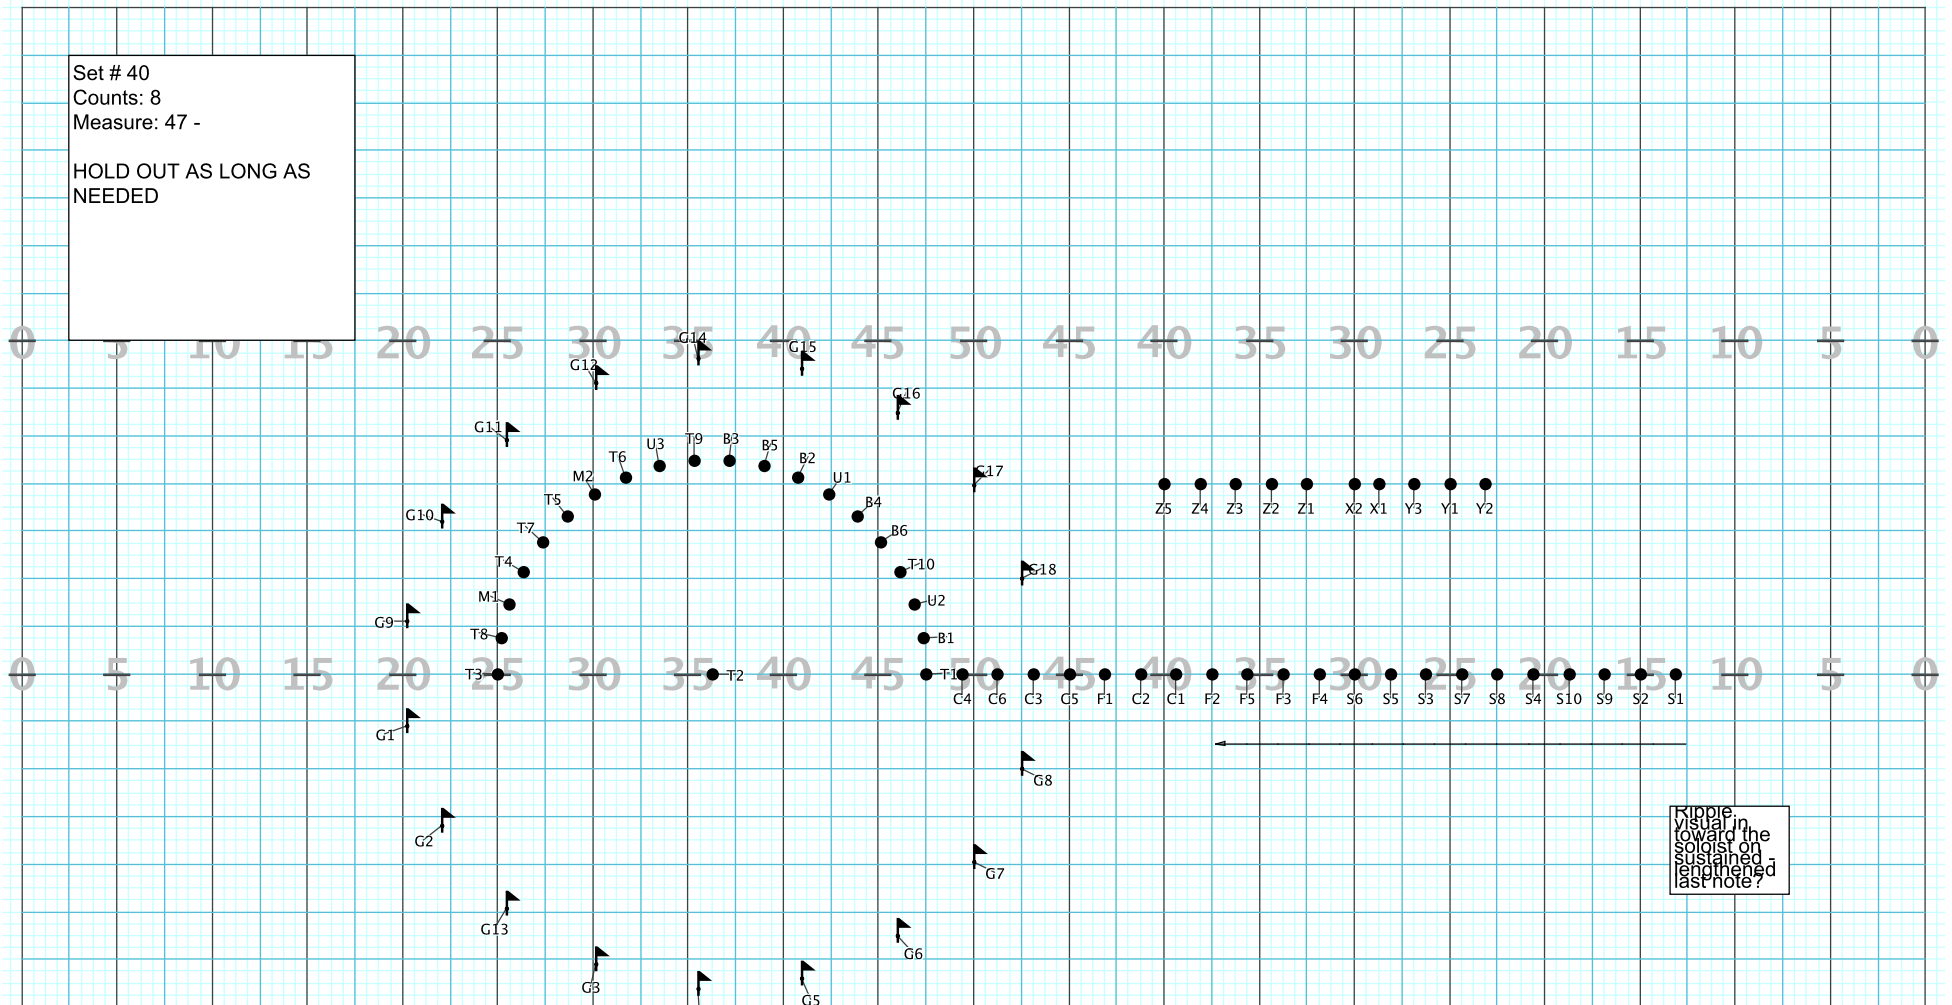

Set # 40
Counts: 8
Measure: 47 -

HOLD OUT AS LONG AS
NEEDED

Director Viewpoint

Set # 41
Counts:16
Measure: 1 - 4
Guard equipment change happens here.

Director Viewpoint

Set # 42
Counts: 16
Measure: 5 - 8

Director Viewpoint

Battery move here during
Brass hold

Director Viewpoint

Set # 52
Counts: 8
Measure: 35 - 36

ALL HOLD FOR TRUMPET
SCREAMING

Director Viewpoint

Set # 53
Counts: 16
Measure: 37 - 40
FOLLOW THE LEADER

Director Viewpoint

Director Viewpoint

Set # 58
Counts: 8
Measure: 52 - 53

Director Viewpoint

Set # 8
Counts: 8
Measure: 54 - 55

Director Viewpoint

Set # 60
Counts: 8
Measure: 56 - 57

Director Viewpoint

Set # 61
Counts: 8
Measure: 58 - 59

Director Viewpoint

Set # 62
Counts: 16
Measure: 60 - 63

Director Viewpoint

Set # 63
Counts: 16
Measure: 64 - 67

Director Viewpoint