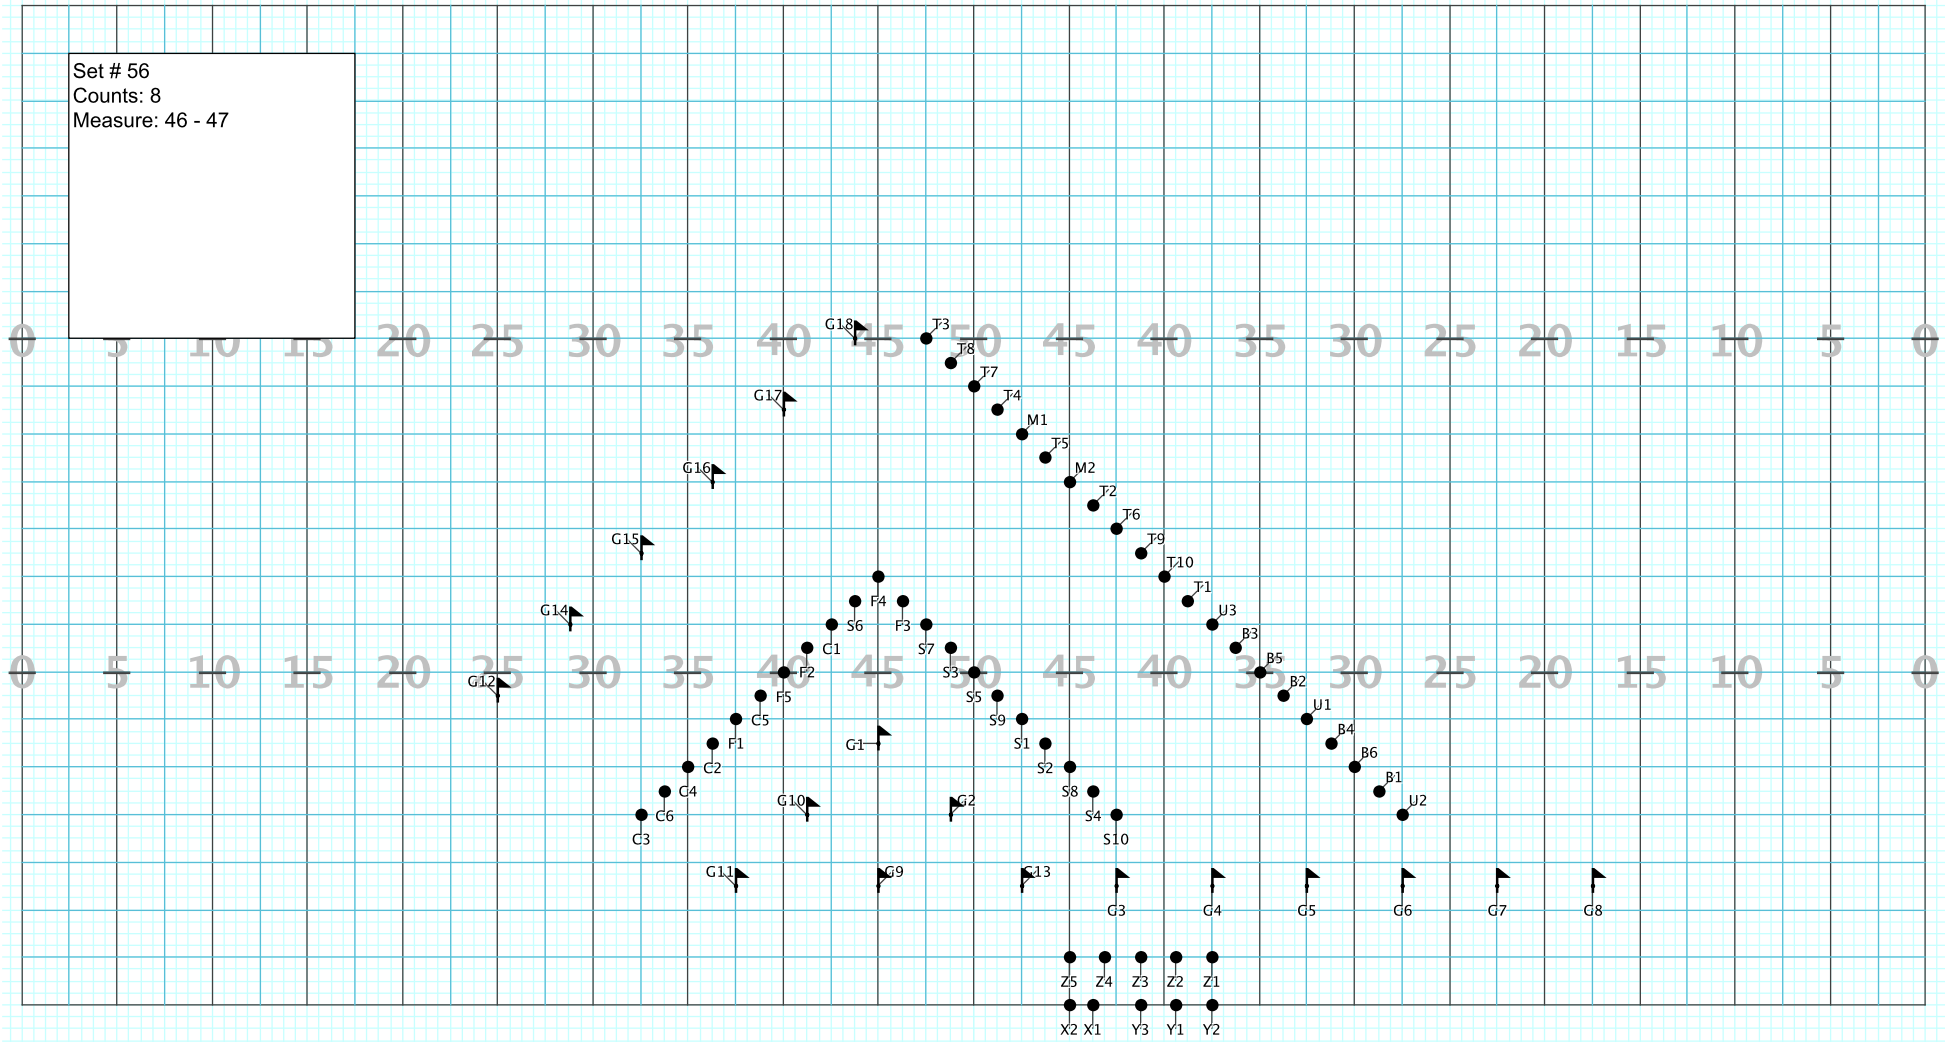

Set # 54
Counts: 16
Measure: 41 - 44

BATTERY PUSHES
TOWARDS BASSES

Director Viewpoint

Set # 55
Counts: 4
Measure: 45
ALL HOLD

Director Viewpoint

Set # 56
Counts: 8
Measure: 46 - 47

Director Viewpoint

Set # 57
Counts: 16
Measure: 48 - 51

Director Viewpoint

Set # 58
Counts: 8
Measure: 52 - 53

Director Viewpoint

Set # 8
Counts: 8
Measure: 54 - 55

Director Viewpoint

Set # 60
Counts: 8
Measure: 56 - 57

Director Viewpoint

Set # 61
Counts: 8
Measure: 58 - 59

Director Viewpoint

Set # 62
Counts: 16
Measure: 60 - 63

Director Viewpoint

Set # 63
Counts: 16
Measure: 64 - 67

Director Viewpoint