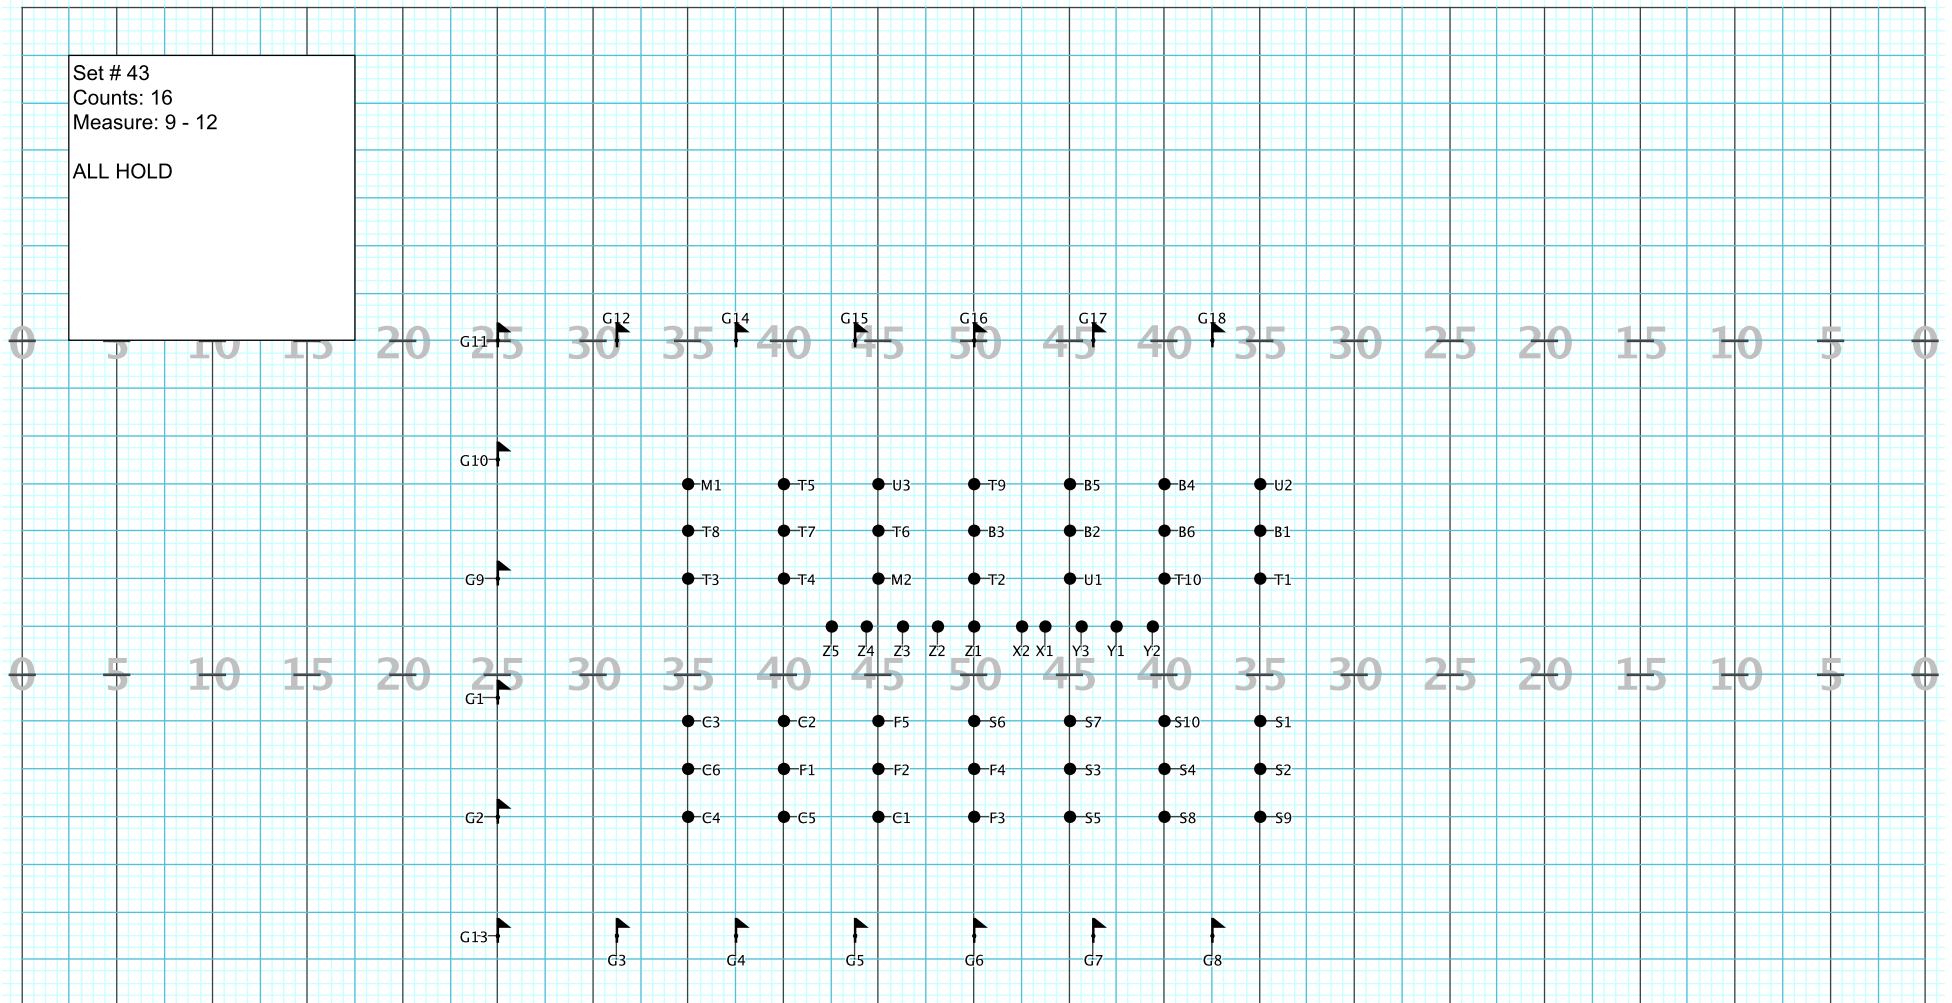

Set # 43
Counts: 16
Measure: 9 - 12
ALL HOLD