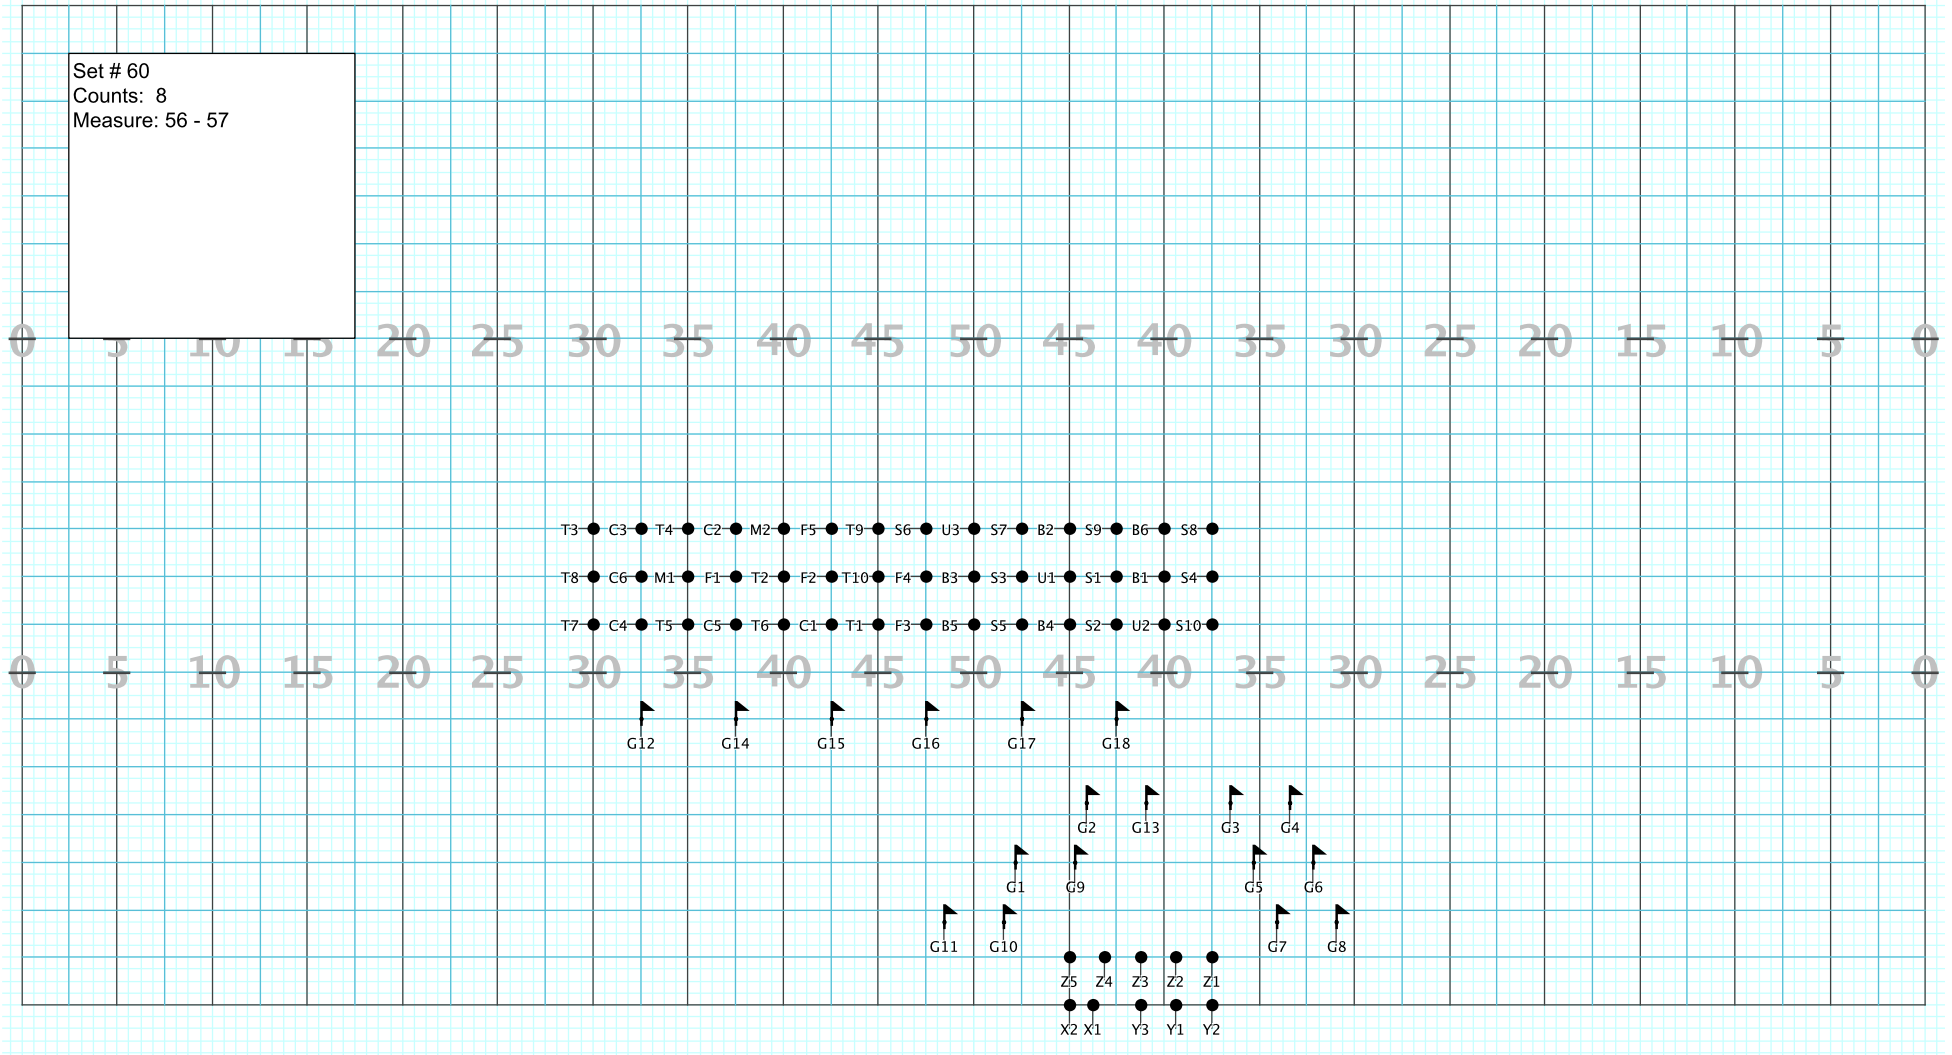

Set # 54
Counts: 16
Measure: 41 - 44

BATTERY PUSHES
TOWARDS BASSES

Director Viewpoint

Set # 55
Counts: 4
Measure: 45
ALL HOLD

Director Viewpoint

Set # 56
Counts: 8
Measure: 46 - 47

Director Viewpoint

Set # 57
Counts: 16
Measure: 48 - 51

Director Viewpoint

Set # 58
Counts: 8
Measure: 52 - 53

Director Viewpoint

Set # 8
Counts: 8
Measure: 54 - 55

Director Viewpoint

Set # 60
Counts: 8
Measure: 56 - 57

Director Viewpoint

Set # 61
Counts: 8
Measure: 58 - 59

Director Viewpoint

Set # 62
Counts: 16
Measure: 60 - 63

Director Viewpoint

Set # 63
Counts: 16
Measure: 64 - 67

Director Viewpoint